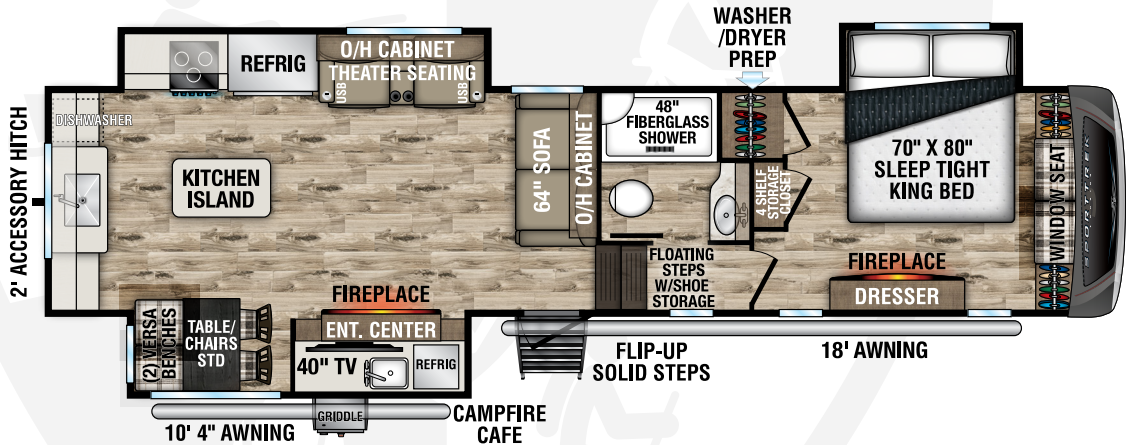

UVW - 11,210

Exterior Length - 37'

Sleeps - 4

NEW

STTF353VRK

UVW - TBD

Exterior Length - 37'

Sleeps - 4

INTERIOR

5/8" Tongue and Groove Plywood Floors
Blackout Roller Shades
2x 5,000 BTU Fireplaces (1-Livingroom and 1-Bedroom)
Decorative Crown Molding
Solid Hardwood Cabinet Doors/ Drawers, Heirloom Maple and Antique White w/Glazing
Steel Trimmed Entry Door w/Venture Header
Dinette Table w/2-Chairs with Seat Storage and 2-Versa Benches

BEDROOM FEATURES

Maximum Storage Design 4-closets
2-Blanket Storage Areas and 1-Dresser w/Hidden Storage
Serta 70"x 80" King Mattress w/Under The Bed Storage
Cushioned Window Seat with Storage
Western Pine Board Decorative Accent Walls
CPAP Sized Shelf w/110 Outlet
Cable TV and Satellite Ready
WIFI Prep

BATHROOM FEATURES

30"x48" Residential Fiberglass Shower w/Shelf, Seat and Glass Door
Sky Light
Motion Activated Lighting
Porcelain Foot Flush Toilet
Towel Rack
Residential Sized Medicine Cabinet

WEATHER SHIELD