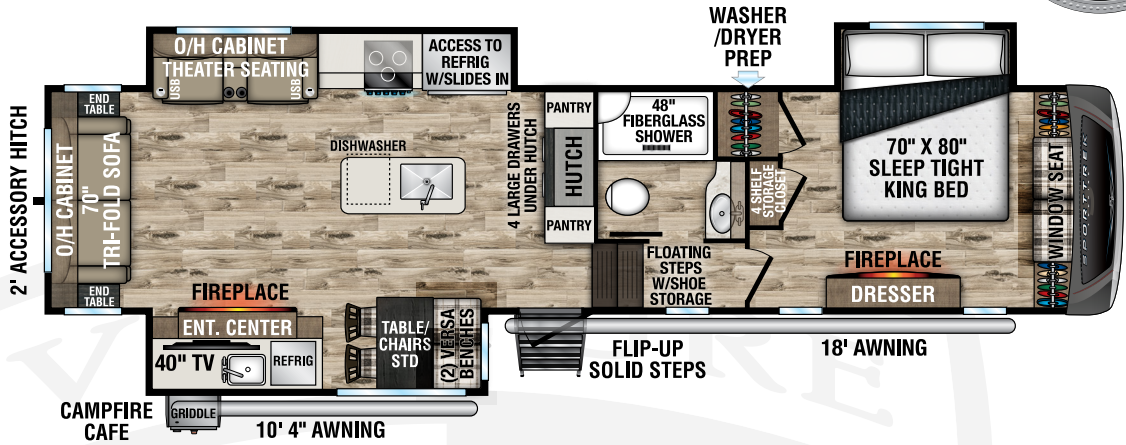

UVW - 11,210

Exterior Length - 37'

Sleeps - 4

NEW

STTF353VRK

UVW - TBD

Exterior Length - 37'

Sleeps - 4

INTERIOR

5/8" Tongue and Groove Plywood Floors
Blackout Roller Shades
2x 5,000 BTU Fireplaces (1-Livingroom and 1-Bedroom)
Decorative Crown Molding
Solid Hardwood Cabinet Doors/ Drawers, Heirloom Maple and Antique White w/Glazing
Steel Trimmed Entry Door w/Venture Header
Dinette Table w/2-Chairs with Seat Storage and 2-Versa Benches

BEDROOM FEATURES

Maximum Storage Design 4-closets
2-Blanket Storage Areas and 1-Dresser w/Hidden Storage
Serta 70"x 80" King Mattress w/Under The Bed Storage
Cushioned Window Seat with Storage
Western Pine Board Decorative Accent Walls
CPAP Sized Shelf w/110 Outlet
Cable TV and Satellite Ready
WIFI Prep

BATHROOM FEATURES

30"x48" Residential Fiberglass Shower w/Shelf, Seat and Glass Door
Sky Light
Motion Activated Lighting
Porcelain Foot Flush Toilet
Towel Rack
Residential Sized Medicine Cabinet

WEATHER SHIELD