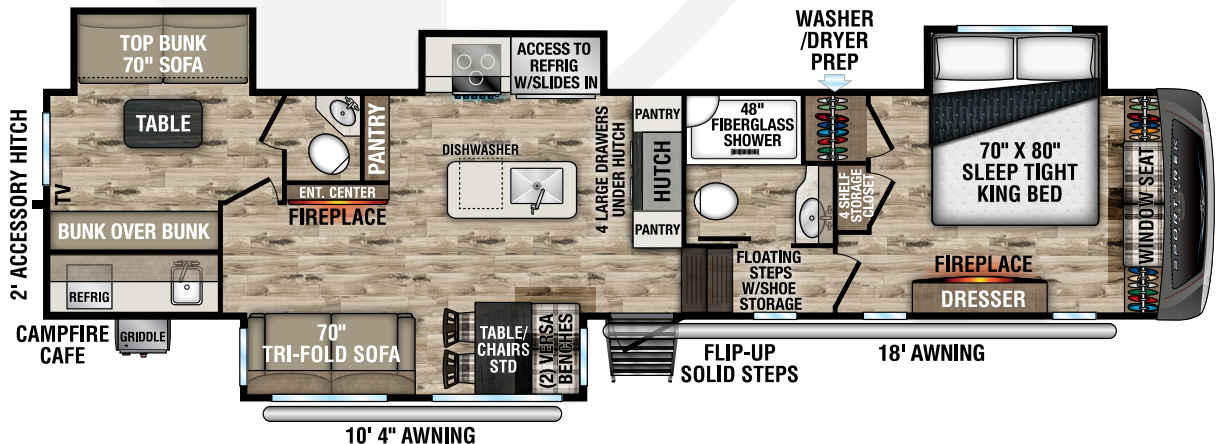

NEW

STT354VBH

UVW - 12,150

Exterior Length - 39' 10"

Sleeps - 8