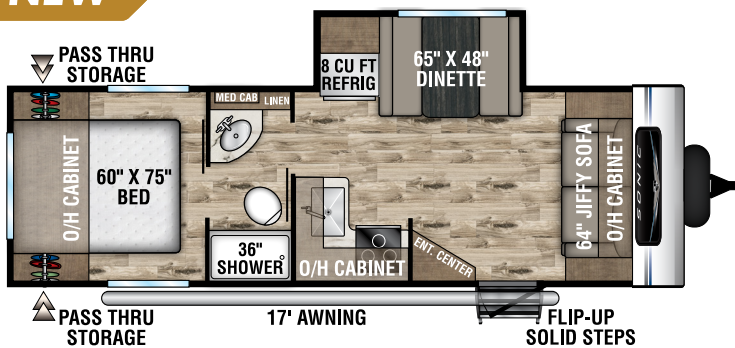

UVW – 4,350 lbs. | Exterior Length – 25' | Sleeps – 4

SN220VBH

UVW – 4,530 lbs. | Exterior Length – 26' 7" | Sleeps – 6

SN220VRB

UVW – 4,740 lbs. | Exterior Length – 27' | Sleeps – 4

SN231VRK

UVW – 4,540 lbs. | Exterior Length – 26' 11" | Sleeps – 6

2022 SONIC

SN231VRL

UVW – 4,520 lbs. | Exterior Length – 26'11" | Sleeps – 6

SN241VFK

UVW – 4,540 lbs. | Exterior Length – 28'4" | Sleeps – 6

NEW

SN241VFL

UVW – TBD | Exterior Length – 28'4" | Sleeps – 6