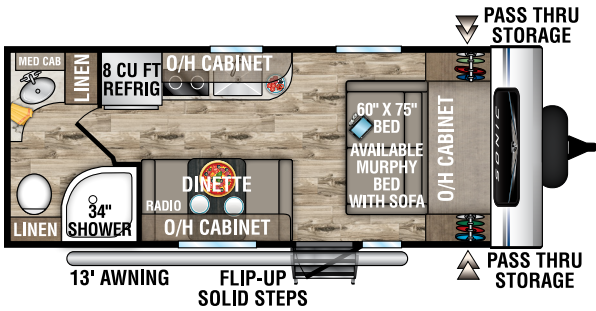

SONIC

Ultra-Lite Travel Trailers

2022

SN190VRB

UVW – 3,880 lbs. | Exterior Length – 23' 3" | Sleeps – 4

SN211VDB

UVW – 4,600 lbs. | Exterior Length – 27' | Sleeps – 8

SN211VRB

UVW – 4,350 lbs. | Exterior Length – 25' | Sleeps – 4

SN220VBH

UVW – 4,530 lbs. | Exterior Length – 26' 7" | Sleeps – 6

SN220VRB

UVW – 4,740 lbs. | Exterior Length – 27' | Sleeps – 4

SN231VRK

UVW – 4,540 lbs. | Exterior Length – 26' 11" | Sleeps – 6

2022 SONIC

SN231VRL

UVW – 4,520 lbs. | Exterior Length – 26'11" | Sleeps – 6

SN241VFK

UVW – 4,540 lbs. | Exterior Length – 28'4" | Sleeps – 6

NEW

SN241VFL

UVW – TBD | Exterior Length – 28'4" | Sleeps – 6