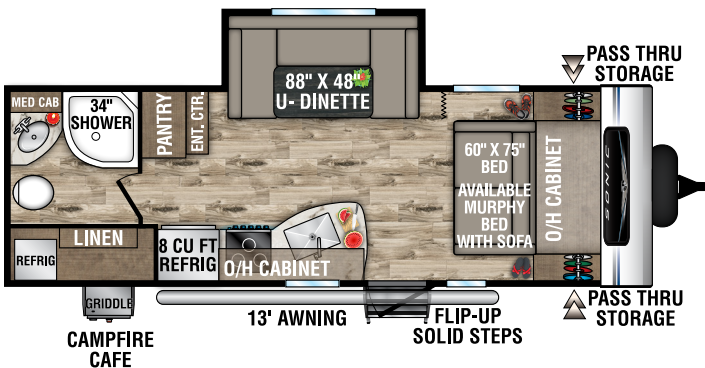

SONIC

Ultra-Lite Travel Trailers

2022

SN190VRB

UVW – 3,880 lbs. | Exterior Length – 23' 3" | Sleeps – 4

SN211VDB

UVW – 4,600 lbs. | Exterior Length – 27' | Sleeps – 8

SN211VRB

UVW – 4,350 lbs. | Exterior Length – 25' | Sleeps – 4

SN220VBH

UVW – 4,530 lbs. | Exterior Length – 26' 7" | Sleeps – 6

SN220VRB

UVW – 4,740 lbs. | Exterior Length – 27' | Sleeps – 4

SN231VRK

UVW – 4,540 lbs. | Exterior Length – 26' 11" | Sleeps – 6

2022 SONIC

SN231VRL

UVW – 4,520 lbs. | Exterior Length – 26'11" | Sleeps – 6

SN241VFK

UVW – 4,540 lbs. | Exterior Length – 28'4" | Sleeps – 6

NEW

SN241VFL

UVW – TBD | Exterior Length – 28'4" | Sleeps – 6