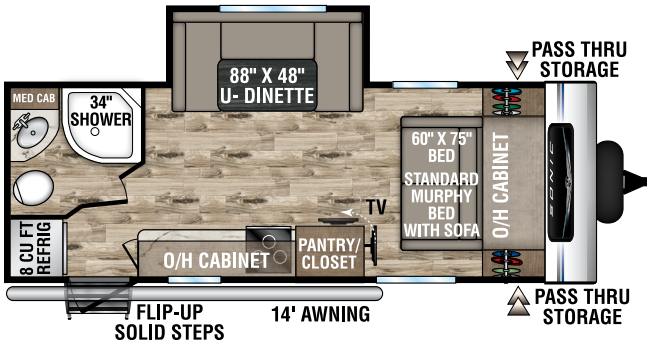

SONIC

Ultra-Lite Travel Trailers

2022

SN190VRB

UVW – 3,880 lbs. | Exterior Length – 23' 3" | Sleeps – 4

SN211VDB

UVW – 4,600 lbs. | Exterior Length – 27' | Sleeps – 8

SN211VRB

UVW – 4,350 lbs. | Exterior Length – 25' | Sleeps – 4

SN220VBH

UVW – 4,530 lbs. | Exterior Length – 26' 7" | Sleeps – 6

SN220VRB

UVW – 4,740 lbs. | Exterior Length – 27' | Sleeps – 4

SN231VRK

UVW – 4,540 lbs. | Exterior Length – 26' 11" | Sleeps – 6

2022 SONIC

SN231VRL

UVW – 4,520 lbs. | Exterior Length – 26'11" | Sleeps – 6

SN241VFK

UVW – 4,540 lbs. | Exterior Length – 28'4" | Sleeps – 6

NEW

SN241VFL

UVW – TBD | Exterior Length – 28'4" | Sleeps – 6