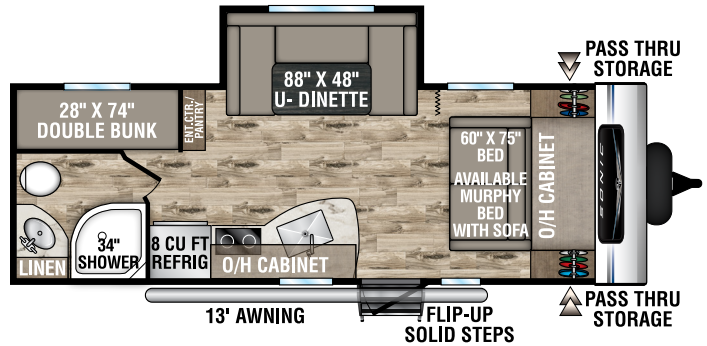

SONIC

Ultra-Lite Travel Trailers

2022

SN190VRB

UVW – 3,880 lbs. | Exterior Length – 23' 3" | Sleeps – 4

SN211VDB

UVW – 4,600 lbs. | Exterior Length – 27' | Sleeps – 8

SN211VRB

UVW – 4,350 lbs. | Exterior Length – 25' | Sleeps – 4

SN220VBH

UVW – 4,530 lbs. | Exterior Length – 26' 7" | Sleeps – 6

SN220VRB

UVW – 4,740 lbs. | Exterior Length – 27' | Sleeps – 4

SN231VRK

UVW – 4,540 lbs. | Exterior Length – 26' 11" | Sleeps – 6

2022 SONIC

SN231VRL

UVW – 4,520 lbs. | Exterior Length – 26'11" | Sleeps – 6

SN241VFK

UVW – 4,540 lbs. | Exterior Length – 28'4" | Sleeps – 6

NEW

SN241VFL

UVW – TBD | Exterior Length – 28'4" | Sleeps – 6