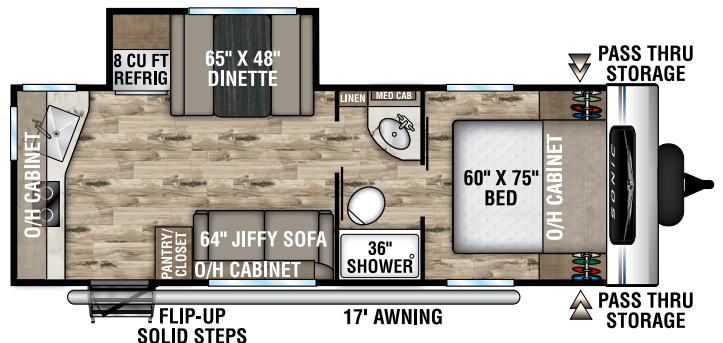

SONIC

Ultra-Lite Travel Trailers

2022

SN190VRB

UVW – 3,880 lbs. | Exterior Length – 23' 3" | Sleeps – 4

SN211VDB

UVW – 4,600 lbs. | Exterior Length – 27' | Sleeps – 8

SN211VRB

UVW – 4,350 lbs. | Exterior Length – 25' | Sleeps – 4

SN220VBH

UVW – 4,530 lbs. | Exterior Length – 26' 7" | Sleeps – 6

SN220VRB

UVW – 4,740 lbs. | Exterior Length – 27' | Sleeps – 4

SN231VRK

UVW – 4,540 lbs. | Exterior Length – 26' 11" | Sleeps – 6

2022 SONIC

SN231VRL

UVW – 4,520 lbs. | Exterior Length – 26'11" | Sleeps – 6

SN241VFK

UVW – 4,540 lbs. | Exterior Length – 28'4" | Sleeps – 6

NEW

SN241VFL

UVW – TBD | Exterior Length – 28'4" | Sleeps – 6