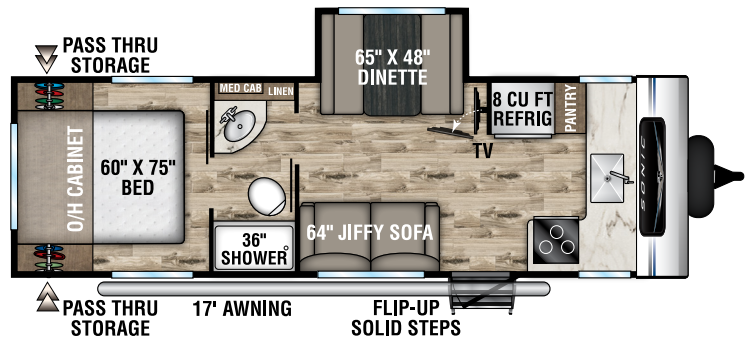

SONIC

Ultra-Lite Travel Trailers

2022

SN190VRB

UVW – 3,880 lbs. | Exterior Length – 23' 3" | Sleeps – 4

SN211VDB

UVW – 4,600 lbs. | Exterior Length – 27' | Sleeps – 8

SN211VRB

UVW – 4,350 lbs. | Exterior Length – 25' | Sleeps – 4

SN220VBH

UVW – 4,530 lbs. | Exterior Length – 26' 7" | Sleeps – 6

SN220VRB

UVW – 4,740 lbs. | Exterior Length – 27' | Sleeps – 4

SN231VRK

UVW – 4,540 lbs. | Exterior Length – 26' 11" | Sleeps – 6

2022 SONIC

SN231VRL

UVW – 4,520 lbs. | Exterior Length – 26'11" | Sleeps – 6

SN241VFK

UVW – 4,540 lbs. | Exterior Length – 28'4" | Sleeps – 6

NEW

SN241VFL

UVW – TBD | Exterior Length – 28'4" | Sleeps – 6