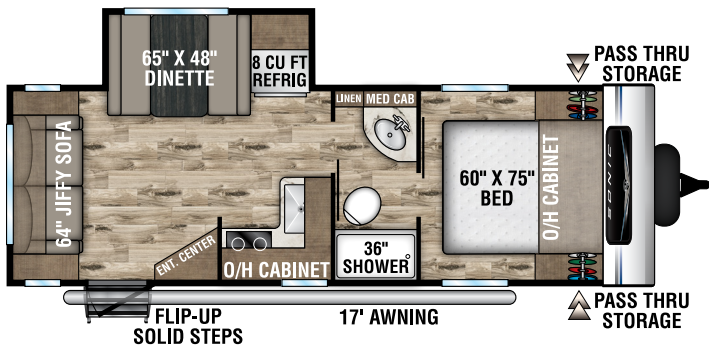

SONIC

Ultra-Lite Travel Trailers

2022

SN190VRB

UVW – 3,880 lbs. | Exterior Length – 23' 3" | Sleeps – 4

SN211VDB

UVW – 4,600 lbs. | Exterior Length – 27' | Sleeps – 8

SN211VRB

UVW – 4,350 lbs. | Exterior Length – 25' | Sleeps – 4

SN220VBH

UVW – 4,530 lbs. | Exterior Length – 26' 7" | Sleeps – 6

SN220VRB

UVW – 4,740 lbs. | Exterior Length – 27' | Sleeps – 4

SN231VRK

UVW – 4,540 lbs. | Exterior Length – 26' 11" | Sleeps – 6

2022 SONIC

SN231VRL

UVW – 4,520 lbs. | Exterior Length – 26'11" | Sleeps – 6

SN241VFK

UVW – 4,540 lbs. | Exterior Length – 28'4" | Sleeps – 6

NEW

SN241VFL

UVW – TBD | Exterior Length – 28'4" | Sleeps – 6