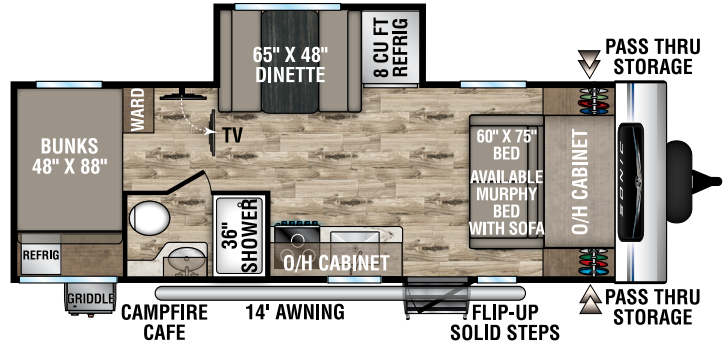

SONIC

Ultra-Lite Travel Trailers

2022

SN190VRB

UVW – 3,880 lbs. | Exterior Length – 23' 3" | Sleeps – 4

SN211VDB

UVW – 4,600 lbs. | Exterior Length – 27' | Sleeps – 8

SN211VRB

UVW – 4,350 lbs. | Exterior Length – 25' | Sleeps – 4

SN220VBH

UVW – 4,530 lbs. | Exterior Length – 26' 7" | Sleeps – 6

SN220VRB

UVW – 4,740 lbs. | Exterior Length – 27' | Sleeps – 4

SN231VRK

UVW – 4,540 lbs. | Exterior Length – 26' 11" | Sleeps – 6

2022 SONIC

SN231VRL

UVW – 4,520 lbs. | Exterior Length – 26'11" | Sleeps – 6

SN241VFK

UVW – 4,540 lbs. | Exterior Length – 28'4" | Sleeps – 6

NEW

SN241VFL

UVW – TBD | Exterior Length – 28'4" | Sleeps – 6