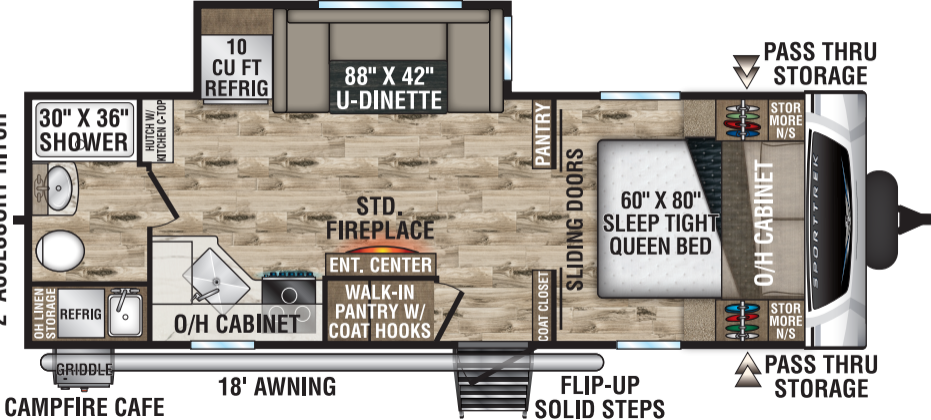

2' ACCESSORY HITCH

10 CU FT REFRIG

88" X 42" U-DINETTE

▼ PASS THRU STORAGE

30" X 36" SHOWER

HUTCH W/ KITCHEN C-TOP

PANTRY

STOR MORE N/S

STD. FIREPLACE

60" X 80" SLEEP TIGHT QUEEN BED

O/H CABINET

ENT. CENTER

SLIDING DOORS

WALK-IN PANTRY W/ COAT HOOKS

COAT CLOSET

STOR MORE N/S

O/H CABINET

▲ PASS THRU STORAGE

O/H LINEN STORAGE REFRIG

CAMPFIRE CAFE

18' AWNING

FLIP-UP SOLID STEPS