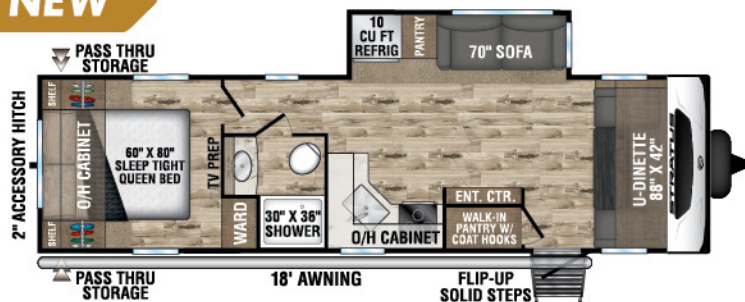

STRATUS

Ultra-Lite Travel Trailers

2022

SR231VRB

UVW – 5,200 lbs. | Exterior Length – 26'6" | Sleeps – 4

SR261VBH

UVW – 5,770 lbs. | Exterior Length – 30' | Sleeps – 8

SR261VRL

UVW – 5,830 lbs. | Exterior Length – 30' | Sleeps – 6

SR281VBH

UVW – 6,330 lbs. | Exterior Length – 31'10" | Sleeps – 10

NEW

SR281VFD

UVW – 6,230 lbs. | Exterior Length – 32'3" | Sleeps – 6

2022 STRATUS

SR291VQB

UVW – 6,710 lbs. | Exterior Length – 33' 11" | Sleeps – 10

SR321VQB

UVW – 7,020 lbs. | Exterior Length – 36' 9" | Sleeps – 10

Tufflex™ PVC Roofing
w/LIFETIME WARRANTY!
dicor products

NXG FRAME
The Next Generation in RV Frame Technology