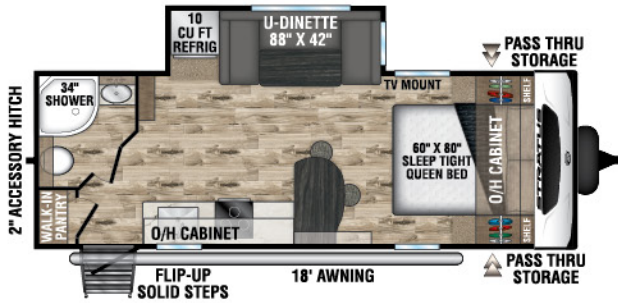

STRATUS

Ultra-Lite Travel Trailers

2022

SR231VRB

UVW – 5,200 lbs. | Exterior Length – 26'6" | Sleeps – 4

SR261VBH

UVW – 5,770 lbs. | Exterior Length – 30' | Sleeps – 8

SR261VRL

UVW – 5,830 lbs. | Exterior Length – 30' | Sleeps – 6

SR281VBH

UVW – 6,330 lbs. | Exterior Length – 31'10" | Sleeps – 10

NEW

SR281VFD

UVW – 6,230 lbs. | Exterior Length – 32'3" | Sleeps – 6

2022 STRATUS

SR291VQB

UVW – 6,710 lbs. | Exterior Length – 33' 11" | Sleeps – 10

SR321VQB

UVW – 7,020 lbs. | Exterior Length – 36' 9" | Sleeps – 10

Tufflex™ PVC Roofing
w/LIFETIME WARRANTY!
dicor products

NXG FRAME
The Next Generation in RV Frame Technology