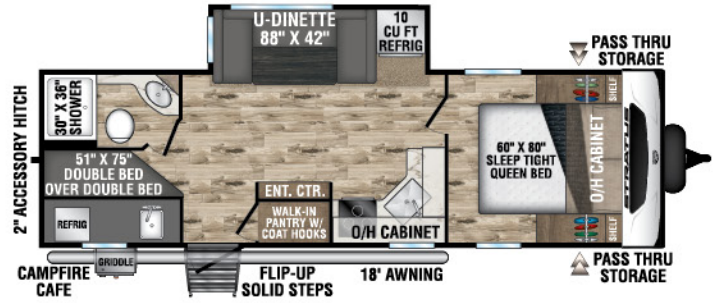

STRATUS

Ultra-Lite Travel Trailers

2022

SR231VRB

UVW – 5,200 lbs. | Exterior Length – 26'6" | Sleeps – 4

SR261VBH

UVW – 5,770 lbs. | Exterior Length – 30' | Sleeps – 8

SR261VRL

UVW – 5,830 lbs. | Exterior Length – 30' | Sleeps – 6

SR281VBH

UVW – 6,330 lbs. | Exterior Length – 31'10" | Sleeps – 10

NEW

SR281VFD

UVW – 6,230 lbs. | Exterior Length – 32'3" | Sleeps – 6

2022 STRATUS

SR291VQB

UVW – 6,710 lbs. | Exterior Length – 33' 11" | Sleeps – 10

SR321VQB

UVW – 7,020 lbs. | Exterior Length – 36' 9" | Sleeps – 10

Tufflex™ PVC Roofing
w/LIFETIME WARRANTY!
dicor products

NXG FRAME
The Next Generation in RV Frame Technology