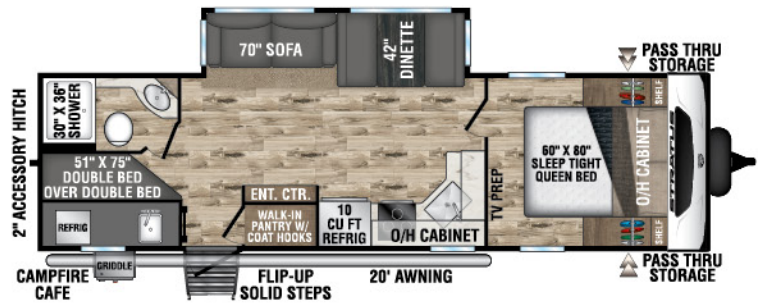

STRATUS

Ultra-Lite Travel Trailers

2022

SR231VRB

UVW – 5,200 lbs. | Exterior Length – 26'6" | Sleeps – 4

SR261VBH

UVW – 5,770 lbs. | Exterior Length – 30' | Sleeps – 8

SR261VRL

UVW – 5,830 lbs. | Exterior Length – 30' | Sleeps – 6

SR281VBH

UVW – 6,330 lbs. | Exterior Length – 31'10" | Sleeps – 10

NEW

SR281VFD

UVW – 6,230 lbs. | Exterior Length – 32'3" | Sleeps – 6

2022 STRATUS

SR291VQB

UVW – 6,710 lbs. | Exterior Length – 33' 11" | Sleeps – 10

SR321VQB

UVW – 7,020 lbs. | Exterior Length – 36' 9" | Sleeps – 10

Tufflex™ PVC Roofing
w/LIFETIME WARRANTY!
dicor products

NXG FRAME
The Next Generation in RV Frame Technology