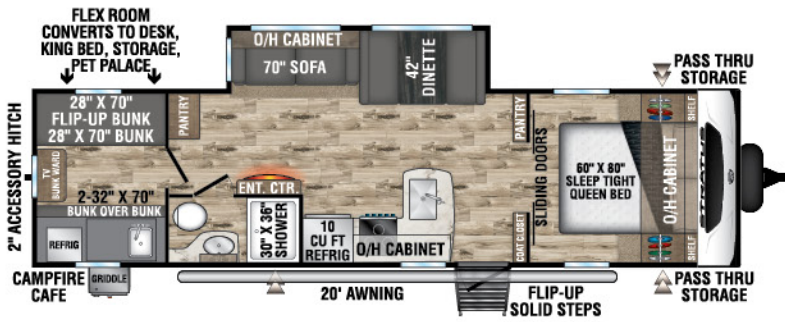

STRATUS

Ultra-Lite Travel Trailers

2022

SR231VRB

UVW – 5,200 lbs. | Exterior Length – 26'6" | Sleeps – 4

SR261VBH

UVW – 5,770 lbs. | Exterior Length – 30' | Sleeps – 8

SR261VRL

UVW – 5,830 lbs. | Exterior Length – 30' | Sleeps – 6

SR281VBH

UVW – 6,330 lbs. | Exterior Length – 31'10" | Sleeps – 10

NEW

SR281VFD

UVW – 6,230 lbs. | Exterior Length – 32'3" | Sleeps – 6

2022 STRATUS

SR291VQB

UVW – 6,710 lbs. | Exterior Length – 33' 11" | Sleeps – 10

SR321VQB

UVW – 7,020 lbs. | Exterior Length – 36' 9" | Sleeps – 10

Tufflex™ PVC Roofing
w/LIFETIME WARRANTY!
dicor products

NXG FRAME
The Next Generation in RV Frame Technology