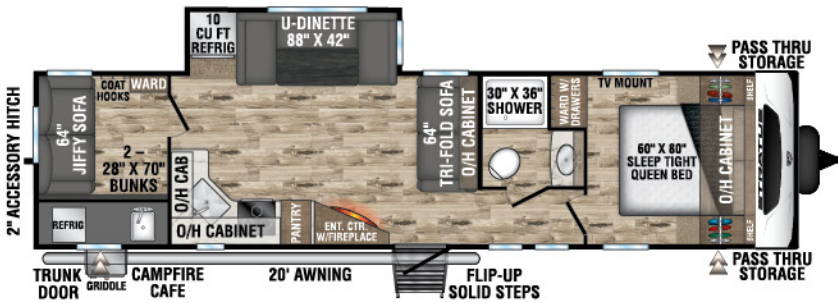

STRATUS

Ultra-Lite Travel Trailers

2022

SR231VRB

UVW – 5,200 lbs. | Exterior Length – 26'6" | Sleeps – 4

SR261VBH

UVW – 5,770 lbs. | Exterior Length – 30' | Sleeps – 8

SR261VRL

UVW – 5,830 lbs. | Exterior Length – 30' | Sleeps – 6

SR281VBH

UVW – 6,330 lbs. | Exterior Length – 31'10" | Sleeps – 10

NEW

SR281VFD

UVW – 6,230 lbs. | Exterior Length – 32'3" | Sleeps – 6

2022 STRATUS

SR291VQB

UVW – 6,710 lbs. | Exterior Length – 33' 11" | Sleeps – 10

SR321VQB

UVW – 7,020 lbs. | Exterior Length – 36' 9" | Sleeps – 10

Tufflex™ PVC Roofing
w/LIFETIME WARRANTY!
dicor products

NXG FRAME
The Next Generation in RV Frame Technology