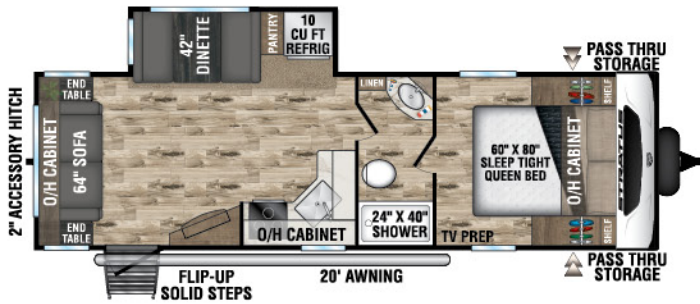

STRATUS

Ultra-Lite Travel Trailers

2022

SR231VRB

UVW – 5,200 lbs. | Exterior Length – 26'6" | Sleeps – 4

SR261VBH

UVW – 5,770 lbs. | Exterior Length – 30' | Sleeps – 8

SR261VRL

UVW – 5,830 lbs. | Exterior Length – 30' | Sleeps – 6

SR281VBH

UVW – 6,330 lbs. | Exterior Length – 31'10" | Sleeps – 10

NEW

SR281VFD

UVW – 6,230 lbs. | Exterior Length – 32'3" | Sleeps – 6

2022 STRATUS

SR291VQB

UVW – 6,710 lbs. | Exterior Length – 33' 11" | Sleeps – 10

SR321VQB

UVW – 7,020 lbs. | Exterior Length – 36' 9" | Sleeps – 10

Tufflex™ PVC Roofing
w/LIFETIME WARRANTY!
dicor products

NXG FRAME
The Next Generation in RV Frame Technology