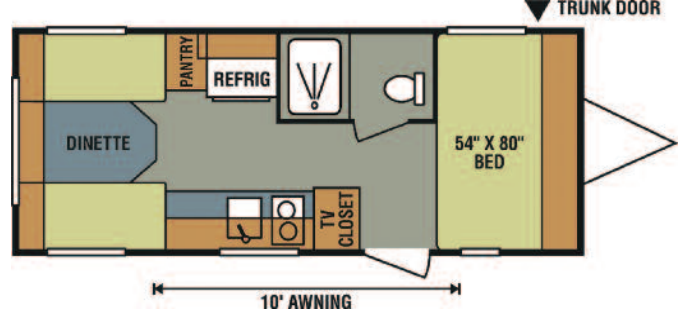

## Sport

Your Venture Starts Here.

15BH SONIC SPORT

18BH SONIC SPORT

160 SONIC SPORT

18SB SONIC SPORT

180 SONIC SPORT

17RB SONIC SPORT

Specifications:	Sport 15BH	Sport 160	Sport 180	Sport 18BH	Sport 18BS	Sport 17RB
UVW	2263	2623	2740	2623	2633	2696
Hitch Weight	343	366	376	346	356	336
Axle Weight	1920	2257	2364	2277	2277	2360
Carrying Capacity	537	877	760	877	867	804
GVWR	2800	3500	3500	3500	3500	3500
Interior Height	75"	75"	75"	75"	75"	75"
Exterior Height	101.5"	103"	103"	100"	100"	111"
Exterior Width	84"	90"	90"	84"	84"	90"
Exterior Length	17' 2"	19' 9"	22' 1"	20' 6"	20' 6"	18' 10"
Fresh Water (gal.)	10	20	20	20	20	20
Black Water (gal.)	9	32	32	9	15	24
Gray Water (gal.)	15	32	32	15	15	32
Tire Size	14" Radial	14" Radial	14" Radial	14" Radial	14" Radial	14" Radial