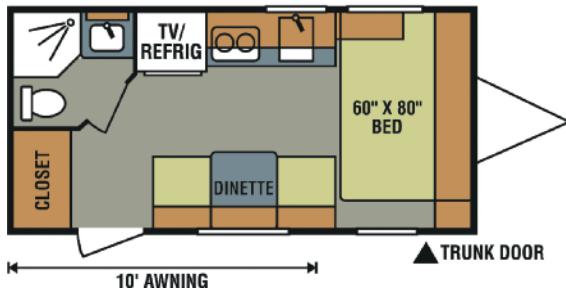

## Sport

Your Venture Starts Here.

15BH SONIC SPORT

18BH SONIC SPORT

160 SONIC SPORT

18SB SONIC SPORT

180 SONIC SPORT

17RB SONIC SPORT

Specifications:	Sport 15BH	Sport 160	Sport 180	Sport 18BH	Sport 18BS	Sport 17RB
UVW	2263	2623	2740	2623	2633	2696
Hitch Weight	343	366	376	346	356	336
Axle Weight	1920	2257	2364	2277	2277	2360
Carrying Capacity	537	877	760	877	867	804
GVWR	2800	3500	3500	3500	3500	3500
Interior Height	75"	75"	75"	75"	75"	75"
Exterior Height	101.5"	103"	103"	100"	100"	111"
Exterior Width	84"	90"	90"	84"	84"	90"
Exterior Length	17' 2"	19' 9"	22' 1"	20' 6"	20' 6"	18' 10"
Fresh Water (gal.)	10	20	20	20	20	20
Black Water (gal.)	9	32	32	9	15	24
Gray Water (gal.)	15	32	32	15	15	32
Tire Size	14" Radial	14" Radial	14" Radial	14" Radial	14" Radial	14" Radial