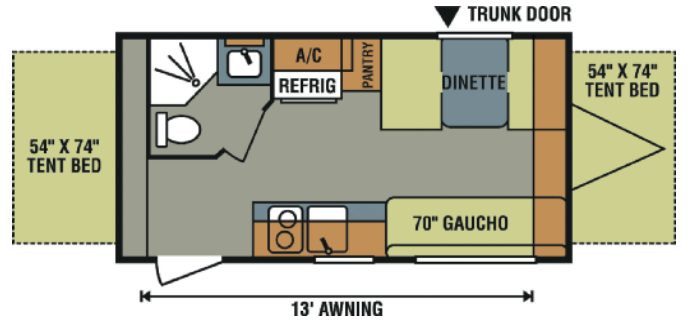

## Sport

Your Venture Starts Here.

15BH SONIC SPORT

18BH SONIC SPORT

160 SONIC SPORT

18SB SONIC SPORT

180 SONIC SPORT

17RB SONIC SPORT

Specifications:	Sport 15BH	Sport 160	Sport 180	Sport 18BH	Sport 18BS	Sport 17RB
UVW	2263	2623	2740	2623	2633	2696
Hitch Weight	343	366	376	346	356	336
Axle Weight	1920	2257	2364	2277	2277	2360
Carrying Capacity	537	877	760	877	867	804
GVWR	2800	3500	3500	3500	3500	3500
Interior Height	75"	75"	75"	75"	75"	75"
Exterior Height	101.5"	103"	103"	100"	100"	111"
Exterior Width	84"	90"	90"	84"	84"	90"
Exterior Length	17' 2"	19' 9"	22' 1"	20' 6"	20' 6"	18' 10"
Fresh Water (gal.)	10	20	20	20	20	20
Black Water (gal.)	9	32	32	9	15	24
Gray Water (gal.)	15	32	32	15	15	32
Tire Size	14" Radial	14" Radial	14" Radial	14" Radial	14" Radial	14" Radial