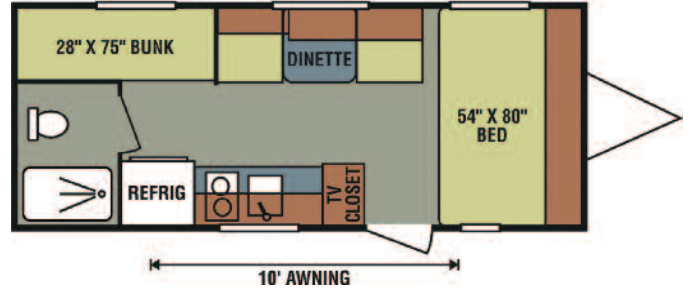

## Sport

Your Venture Starts Here.

15BH SONIC SPORT

18BH SONIC SPORT

160 SONIC SPORT

18SB SONIC SPORT

180 SONIC SPORT

17RB SONIC SPORT

Specifications:	Sport 15BH	Sport 160	Sport 180	Sport 18BH	Sport 18BS	Sport 17RB
UVW	2263	2623	2740	2623	2633	2696
Hitch Weight	343	366	376	346	356	336
Axle Weight	1920	2257	2364	2277	2277	2360
Carrying Capacity	537	877	760	877	867	804
GVWR	2800	3500	3500	3500	3500	3500
Interior Height	75"	75"	75"	75"	75"	75"
Exterior Height	101.5"	103"	103"	100"	100"	111"
Exterior Width	84"	90"	90"	84"	84"	90"
Exterior Length	17' 2"	19' 9"	22' 1"	20' 6"	20' 6"	18' 10"
Fresh Water (gal.)	10	20	20	20	20	20
Black Water (gal.)	9	32	32	9	15	24
Gray Water (gal.)	15	32	32	15	15	32
Tire Size	14" Radial	14" Radial	14" Radial	14" Radial	14" Radial	14" Radial