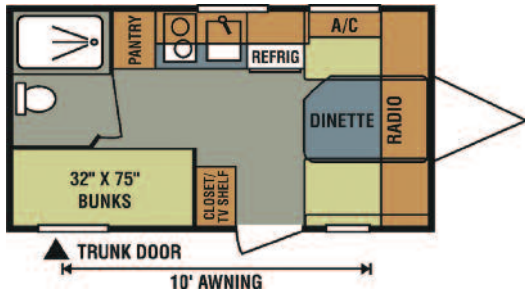

## Sport

Your Venture Starts Here.

15BH SONIC SPORT

18BH SONIC SPORT

160 SONIC SPORT

18SB SONIC SPORT

180 SONIC SPORT

17RB SONIC SPORT

Specifications:	Sport 15BH	Sport 160	Sport 180	Sport 18BH	Sport 18BS	Sport 17RB
UVW	2263	2623	2740	2623	2633	2696
Hitch Weight	343	366	376	346	356	336
Axle Weight	1920	2257	2364	2277	2277	2360
Carrying Capacity	537	877	760	877	867	804
GVWR	2800	3500	3500	3500	3500	3500
Interior Height	75"	75"	75"	75"	75"	75"
Exterior Height	101.5"	103"	103"	100"	100"	111"
Exterior Width	84"	90"	90"	84"	84"	90"
Exterior Length	17' 2"	19' 9"	22' 1"	20' 6"	20' 6"	18' 10"
Fresh Water (gal.)	10	20	20	20	20	20
Black Water (gal.)	9	32	32	9	15	24
Gray Water (gal.)	15	32	32	15	15	32
Tire Size	14" Radial	14" Radial	14" Radial	14" Radial	14" Radial	14" Radial