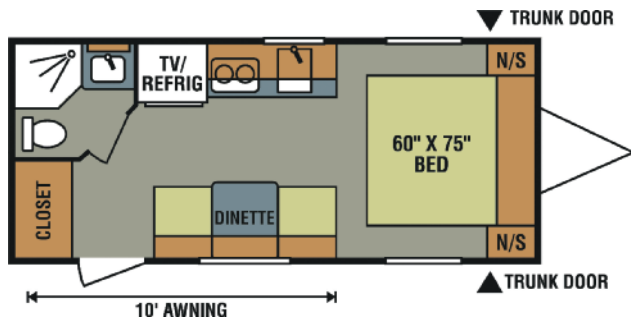

## Sport

Your Venture Starts Here.

15BH SONIC SPORT

18BH SONIC SPORT

160 SONIC SPORT

18SB SONIC SPORT

180 SONIC SPORT

17RB SONIC SPORT

Specifications:	Sport 15BH	Sport 160	Sport 180	Sport 18BH	Sport 18BS	Sport 17RB
UVW	2263	2623	2740	2623	2633	2696
Hitch Weight	343	366	376	346	356	336
Axle Weight	1920	2257	2364	2277	2277	2360
Carrying Capacity	537	877	760	877	867	804
GVWR	2800	3500	3500	3500	3500	3500
Interior Height	75"	75"	75"	75"	75"	75"
Exterior Height	101.5"	103"	103"	100"	100"	111"
Exterior Width	84"	90"	90"	84"	84"	90"
Exterior Length	17' 2"	19' 9"	22' 1"	20' 6"	20' 6"	18' 10"
Fresh Water (gal.)	10	20	20	20	20	20
Black Water (gal.)	9	32	32	9	15	24
Gray Water (gal.)	15	32	32	15	15	32
Tire Size	14" Radial	14" Radial	14" Radial	14" Radial	14" Radial	14" Radial