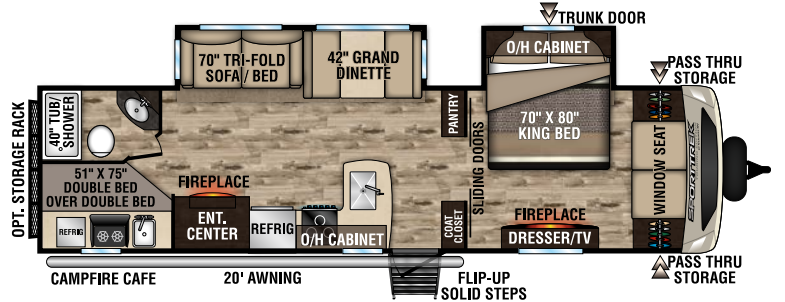

2020 SPORTTREK TOURING

STT312VBH