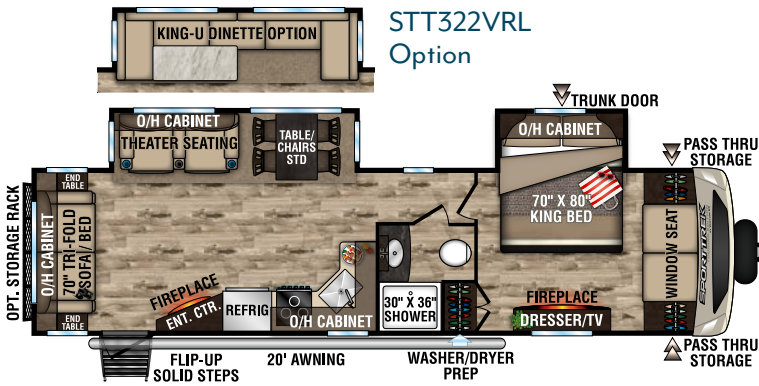

2020 SPORTTREK TOURING

STT322VRL