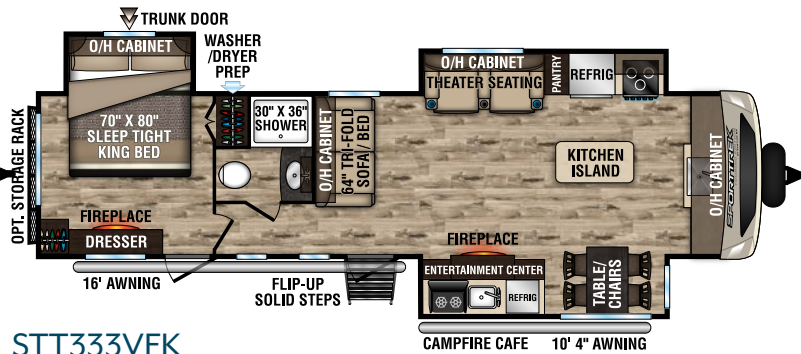

2020 SPORTTREK TOURING

STT333VFK