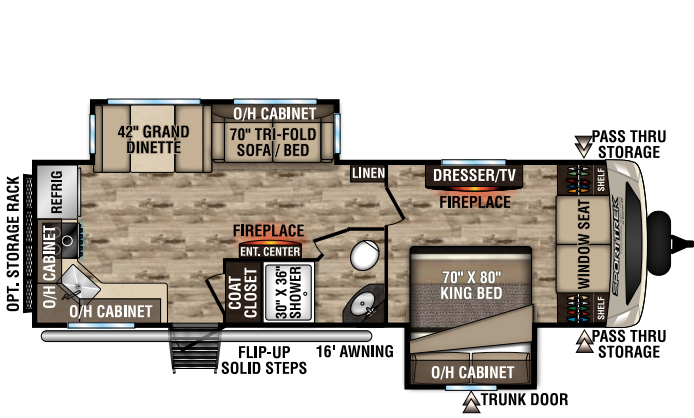

2020 SPORTTREK TOURING

STT272VRK **NEW**