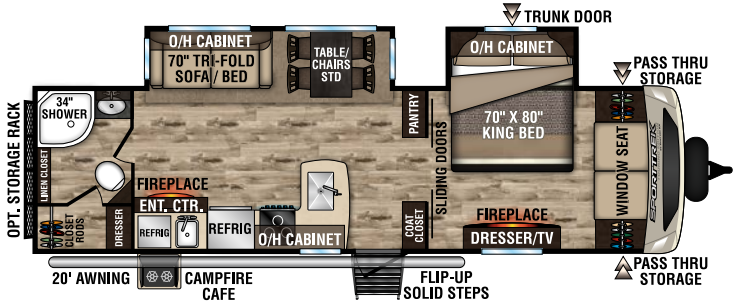

2020 SPORTTREK TOURING

STT302VRB