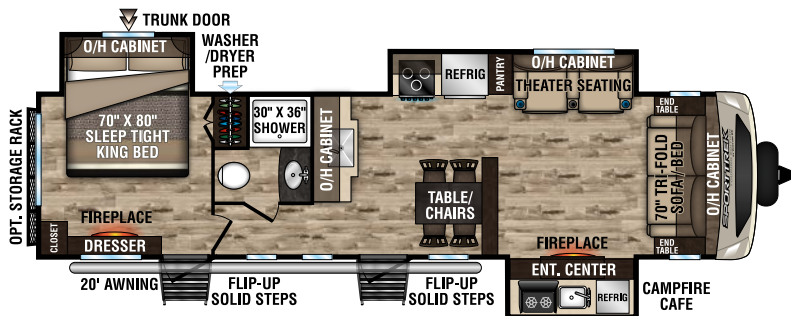

2020 SPORTTREK TOURING

STT333VFL