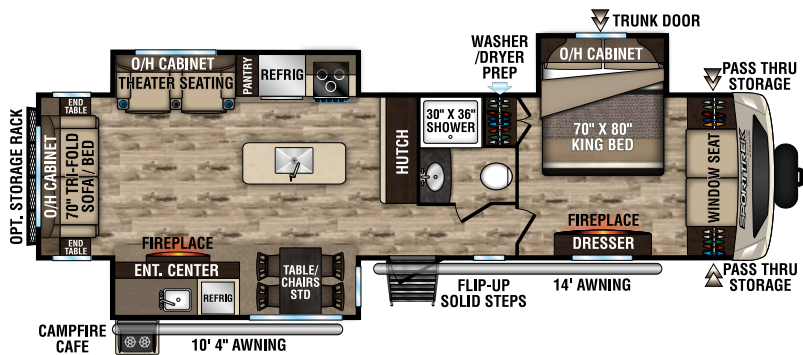

2020 SPORTTREK TOURING

STT343VIK