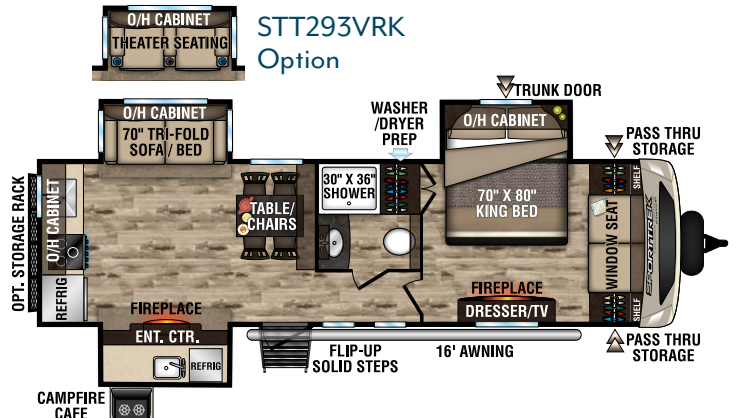

STT293VRK **NEW**