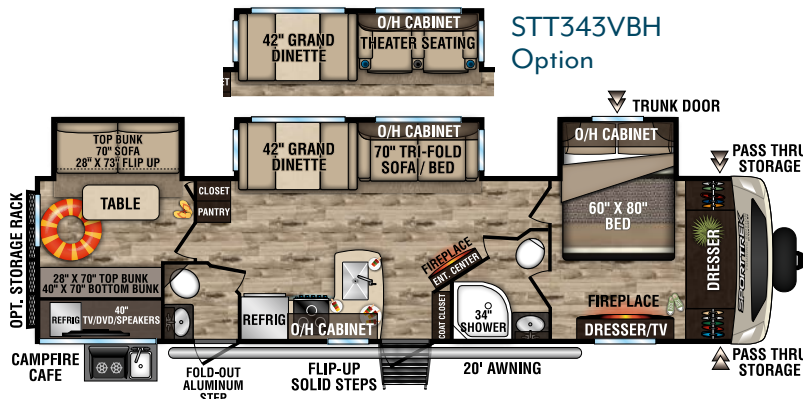

2020 SPORTTREK TOURING

STT343VBH