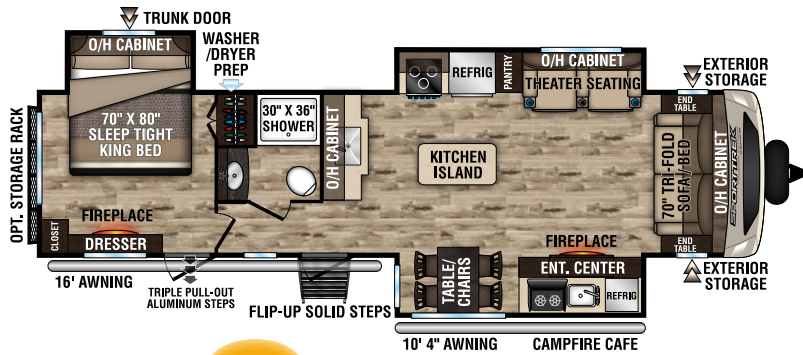

2020 SPORTTREK TOURING

STT333VMI **NEW**