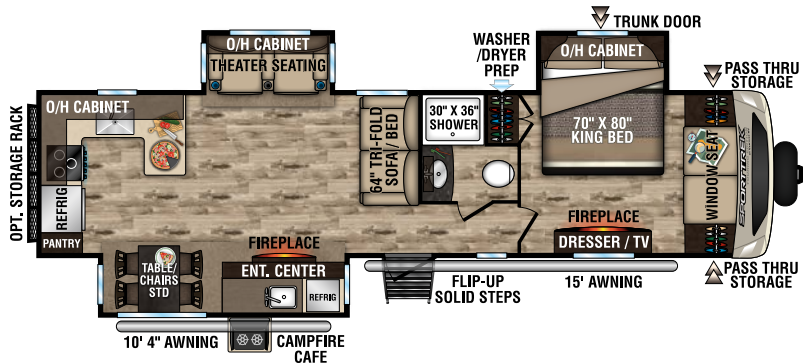

2020 SPORTTREK TOURING

STT336VRK