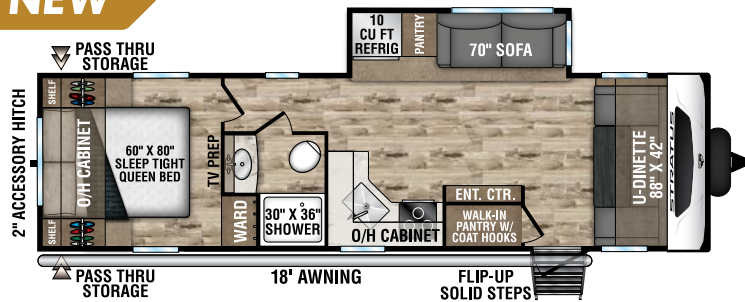

STRATUS

Ultra-Lite Travel Trailers

2022

SR231VRB

UVW – 5,200 lbs. | Exterior Length – 26' 6" | Sleeps – 4

SR261VBH

UVW – 5,770 lbs. | Exterior Length – 30' | Sleeps – 8

SR261VRL

UVW – 5,830 lbs. | Exterior Length – 30' | Sleeps – 6

SR281VBH

UVW – 6,330 lbs. | Exterior Length – 31' 10" | Sleeps – 10

NEW

SR281VFD

UVW – 6,230 lbs. | Exterior Length – 32' 3" | Sleeps – 6

2022 STRATUS

SR291VQB

UVW – 6,710 lbs. | Exterior Length – 33'11" | Sleeps – 10

SR321VQB

UVW – 7,020 lbs. | Exterior Length – 36'9" | Sleeps – 10

Tufflex™ PVC Roofing
w/LIFETIME WARRANTY!
dicor products

NXG FRAME
The Next Generation in RV Frame Technology