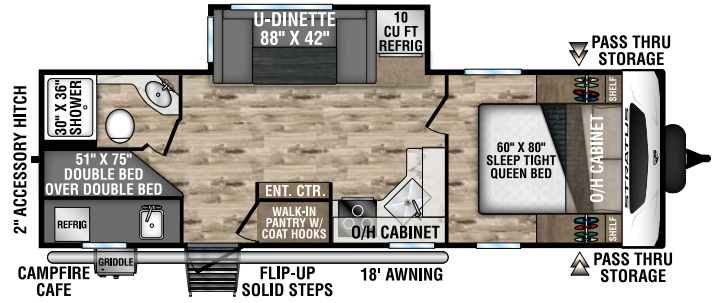

STRATUS

Ultra-Lite Travel Trailers

2022

SR231VRB

UVW – 5,200 lbs. | Exterior Length – 26' 6" | Sleeps – 4

SR261VBH

UVW – 5,770 lbs. | Exterior Length – 30' | Sleeps – 8

SR261VRL

UVW – 5,830 lbs. | Exterior Length – 30' | Sleeps – 6

SR281VBH

UVW – 6,330 lbs. | Exterior Length – 31' 10" | Sleeps – 10

NEW

SR281VFD

UVW – 6,230 lbs. | Exterior Length – 32' 3" | Sleeps – 6

2022 STRATUS

SR291VQB

UVW – 6,710 lbs. | Exterior Length – 33'11" | Sleeps – 10

SR321VQB

UVW – 7,020 lbs. | Exterior Length – 36'9" | Sleeps – 10

Tufflex™ PVC Roofing
w/LIFETIME WARRANTY!
dicor products

NXG FRAME
The Next Generation in RV Frame Technology