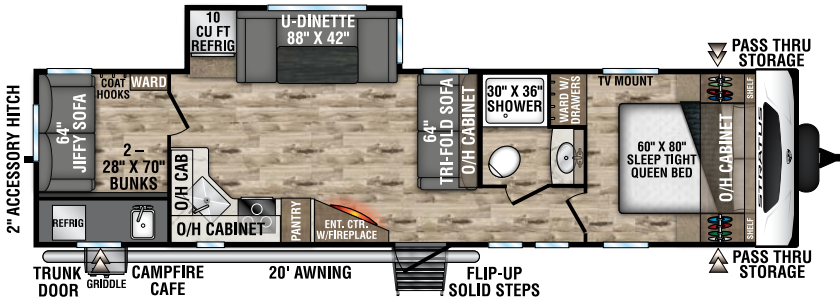

UVW – 5,830 lbs. | Exterior Length – 30' | Sleeps – 6

SR281VBH

UVW – 6,330 lbs. | Exterior Length – 31' 10" | Sleeps – 10

NEW

SR281VFD

UVW – 6,230 lbs. | Exterior Length – 32' 3" | Sleeps – 6

2022 STRATUS

SR291VQB

UVW – 6,710 lbs. | Exterior Length – 33'11" | Sleeps – 10

SR321VQB

UVW – 7,020 lbs. | Exterior Length – 36'9" | Sleeps – 10

Tufflex™ PVC Roofing
w/LIFETIME WARRANTY!
dicor products

NXG FRAME
The Next Generation in RV Frame Technology