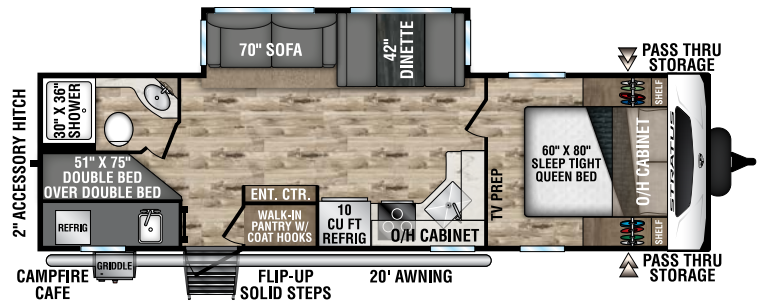

STRATUS

Ultra-Lite Travel Trailers

2022

SR231VRB

UVW – 5,200 lbs. | Exterior Length – 26' 6" | Sleeps – 4

SR261VBH

UVW – 5,770 lbs. | Exterior Length – 30' | Sleeps – 8

SR261VRL

UVW – 5,830 lbs. | Exterior Length – 30' | Sleeps – 6

SR281VBH

UVW – 6,330 lbs. | Exterior Length – 31' 10" | Sleeps – 10

NEW

SR281VFD

UVW – 6,230 lbs. | Exterior Length – 32' 3" | Sleeps – 6

2022 STRATUS

SR291VQB

UVW – 6,710 lbs. | Exterior Length – 33'11" | Sleeps – 10

SR321VQB

UVW – 7,020 lbs. | Exterior Length – 36'9" | Sleeps – 10

Tufflex™ PVC Roofing
w/LIFETIME WARRANTY!
dicor products

NXG FRAME
The Next Generation in RV Frame Technology