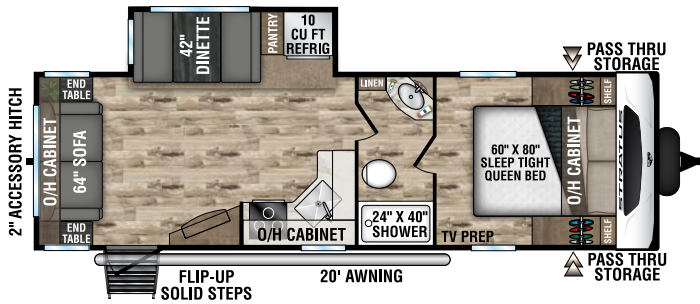

STRATUS

Ultra-Lite Travel Trailers

2022

SR231VRB

UVW – 5,200 lbs. | Exterior Length – 26' 6" | Sleeps – 4

SR261VBH

UVW – 5,770 lbs. | Exterior Length – 30' | Sleeps – 8

SR261VRL

UVW – 5,830 lbs. | Exterior Length – 30' | Sleeps – 6

SR281VBH

UVW – 6,330 lbs. | Exterior Length – 31' 10" | Sleeps – 10

NEW

SR281VFD

UVW – 6,230 lbs. | Exterior Length – 32' 3" | Sleeps – 6

2022 STRATUS

SR291VQB

UVW – 6,710 lbs. | Exterior Length – 33'11" | Sleeps – 10

SR321VQB

UVW – 7,020 lbs. | Exterior Length – 36'9" | Sleeps – 10

Tufflex™ PVC Roofing
w/LIFETIME WARRANTY!
dicor products

NXG FRAME
The Next Generation in RV Frame Technology