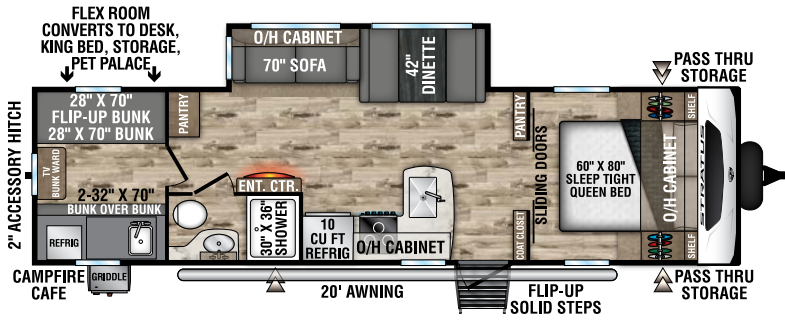

UVW – 5,830 lbs. | Exterior Length – 30' | Sleeps – 6

SR281VBH

UVW – 6,330 lbs. | Exterior Length – 31' 10" | Sleeps – 10

NEW

SR281VFD

UVW – 6,230 lbs. | Exterior Length – 32' 3" | Sleeps – 6

2022 STRATUS

SR291VQB

UVW – 6,710 lbs. | Exterior Length – 33'11" | Sleeps – 10

SR321VQB

UVW – 7,020 lbs. | Exterior Length – 36'9" | Sleeps – 10

Tufflex™ PVC Roofing
w/LIFETIME WARRANTY!
dicor products

NXG FRAME
The Next Generation in RV Frame Technology