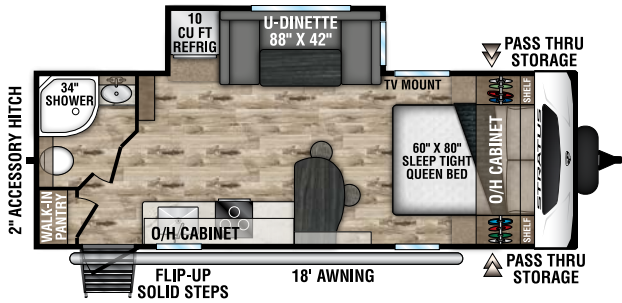

STRATUS

Ultra-Lite Travel Trailers

2022

SR231VRB

UVW – 5,200 lbs. | Exterior Length – 26' 6" | Sleeps – 4

SR261VBH

UVW – 5,770 lbs. | Exterior Length – 30' | Sleeps – 8

SR261VRL

UVW – 5,830 lbs. | Exterior Length – 30' | Sleeps – 6

SR281VBH

UVW – 6,330 lbs. | Exterior Length – 31' 10" | Sleeps – 10

NEW

SR281VFD

UVW – 6,230 lbs. | Exterior Length – 32' 3" | Sleeps – 6

2022 STRATUS

SR291VQB

UVW – 6,710 lbs. | Exterior Length – 33'11" | Sleeps – 10

SR321VQB

UVW – 7,020 lbs. | Exterior Length – 36'9" | Sleeps – 10

Tufflex™ PVC Roofing
w/LIFETIME WARRANTY!
dicor products

NXG FRAME
The Next Generation in RV Frame Technology