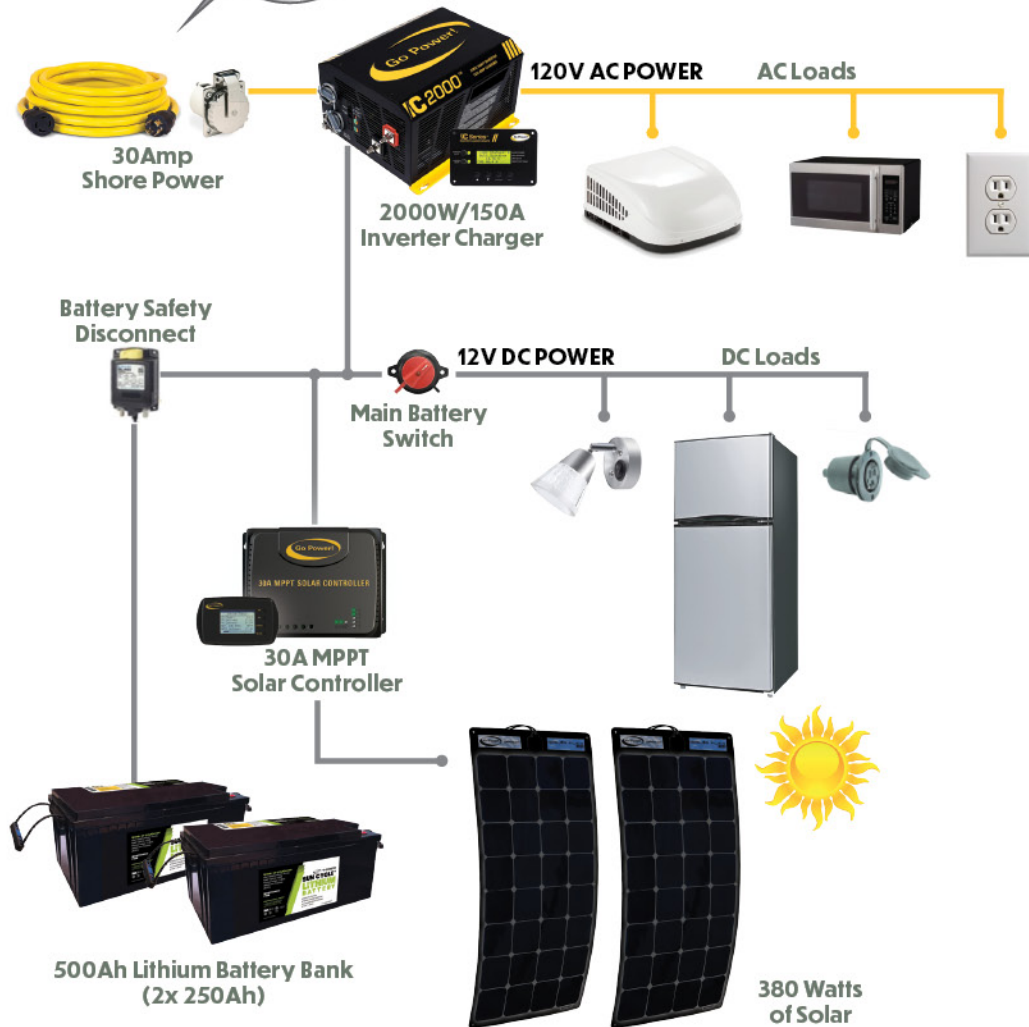

Some items shown are not included as standard or optional equipment.

©2023 Venture | 08/30/23 | 5M

Dealer:

POWER FLOW

WATER FILTRATION SYSTEM

CLEAN, SAFE WATER FROM ANY LAKE OR STREAM

Engineered for the rugged outdoor adventurer, the Clearsource Nomad pulls water from any lake or stream and purifies it better than even the best portable survival filters. Drink, shower, clean up – whatever you want with unlimited clean, fresh water!

STRONG 15 AMP PUMP DRAWS WATER FROM LONG DISTANCES

The integrated pump pulls hard – easily drawing water up to 20' of elevation rise and distances up to 100'. Works with any twelve-volt battery.

NASA-DERIVED FILTER TECHNOLOGY DELIVERS CLEAN, SAFE, GREAT-TASTING WATER

Dual filters remove sediment, chlorine, volatile organic compounds, bacteria like Legionella, Salmonella, Cholera, and E. Coli, cysts like Giardia, viruses and other contaminants while dramatically improving taste and smell. The Clearsource Nomad also provides heavy metal protection against lead, manganese, and iron.

SPECIFICATIONS

Width: 23 Inches | Height: 17.5 Inches | Depth: 9 Inches | Weight: 30 Pounds | Flow Rate: 4.9 Gallons per Minute