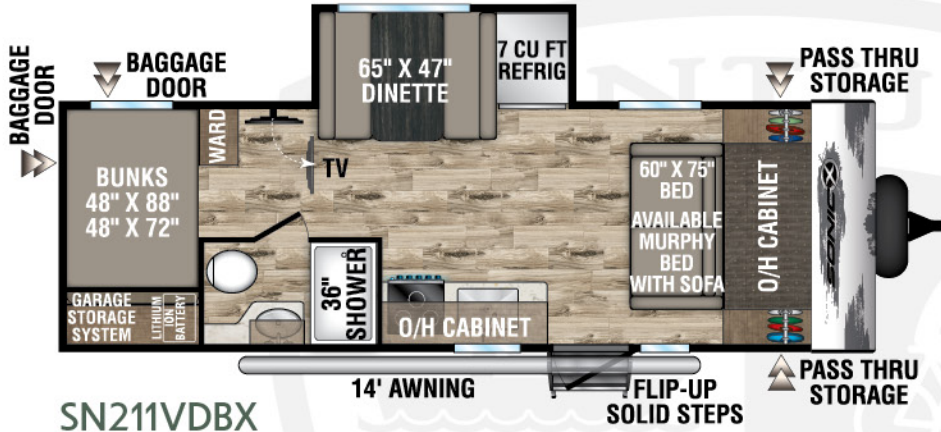

SONIC X

2024

Ultra-Lite Travel Trailers

Designed for Campers by Campers!

SN211VDBX

UVW - 5,700 lbs. | Exterior Length - 27' 7" | Sleeps - 8

SN220VRBX

UVW - 5,750 lbs. | Exterior Length - 27' 7" | Sleeps - 4

SPECIFICATIONS

Width: 23 Inches | Height: 17.5 Inches | Depth: 9 Inches | Weight: 30 Pounds | Flow Rate: 4.9 Gallons per Minute