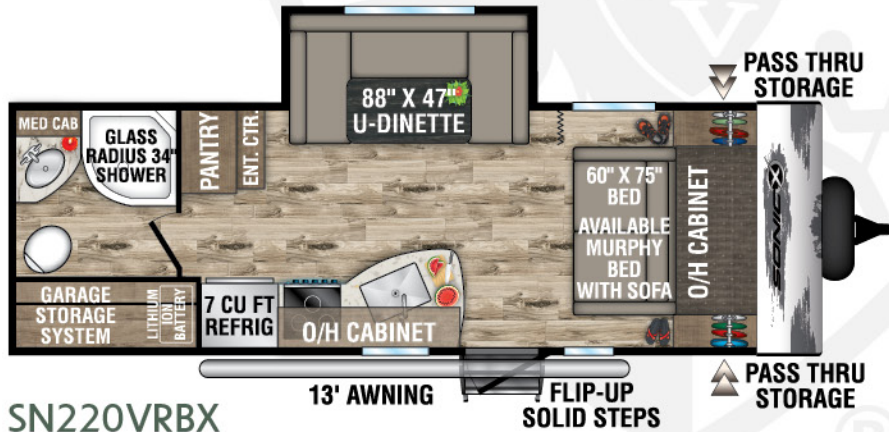

SONIC X

2024

Ultra-Lite Travel Trailers

Designed for Campers by Campers!

SN211VDBX

UVW - 5,700 lbs. | Exterior Length - 27' 7" | Sleeps - 8

SN220VRBX

UVW - 5,750 lbs. | Exterior Length - 27' 7" | Sleeps - 4

SPECIFICATIONS

Width: 23 Inches | Height: 17.5 Inches | Depth: 9 Inches | Weight: 30 Pounds | Flow Rate: 4.9 Gallons per Minute