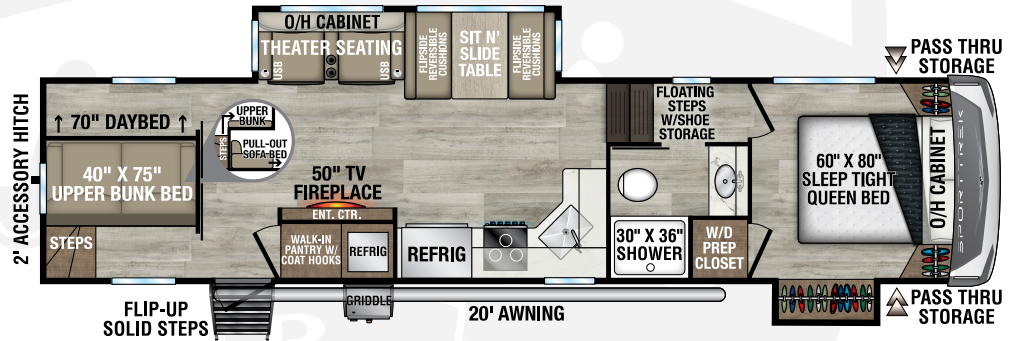

SPORTTREK 2026

Fifth Wheels

Designed for Campers by Campers!

NEW

STF303VIK

UVW – 9,900

Exterior Length – 33' 10"

Sleeps – TBD

NEW

STF312VTB

UVW – 10,590

Exterior Length – 38' 5"

Sleeps – TBD

985 N 900 W | Shipshewana, IN 46565 | www.venture-rv.com

Due to continual research and advances, manufacturer reserves the right to change specifications, design, price and equipment without notice, and assumes no responsibility for any error in this literature. Some items shown are not included as standard or optional equipment.