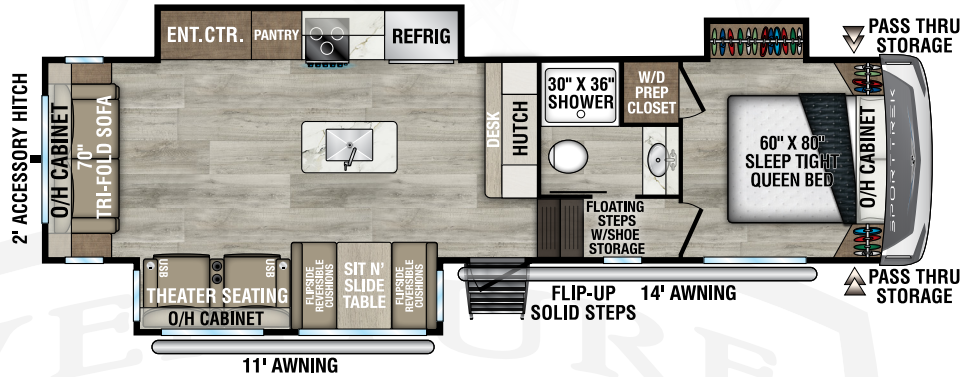

SPORTTREK 2026

Fifth Wheels

Designed for Campers by Campers!

NEW

STF303VIK

UVW – 9,900

Exterior Length – 33' 10"

Sleeps – TBD

NEW

STF312VTB

UVW – 10,590

Exterior Length – 38' 5"

Sleeps – TBD

985 N 900 W | Shipshewana, IN 46565 | www.venture-rv.com

Due to continual research and advances, manufacturer reserves the right to change specifications, design, price and equipment without notice, and assumes no responsibility for any error in this literature. Some items shown are not included as standard or optional equipment.