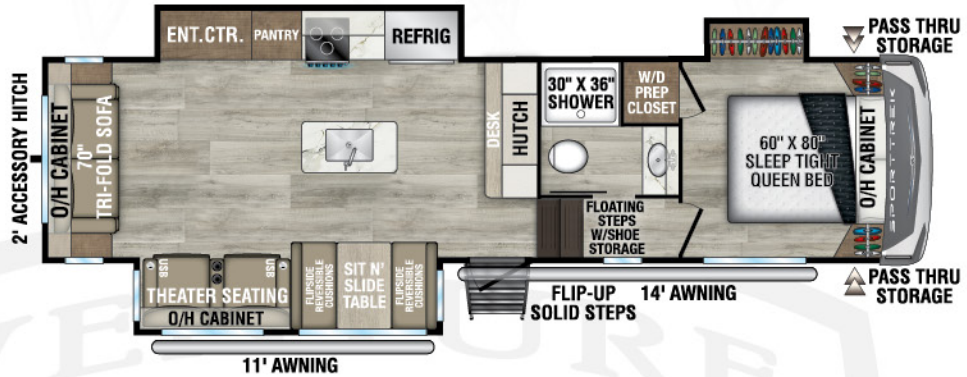

SPORTTREK 2026

Fifth Wheels

Designed for Campers by Campers!

NEW

STF303VIK

UVW – 9,900

Exterior Length – 33' 10"

Sleeps – TBD

NEW

STF312VTB

UVW – 10,590

Exterior Length – 38' 5"

Sleeps – TBD

985 N 900 W | Shipshewana, IN 46565 | www.venture-rv.com

Due to continual research and advances, manufacturer reserves the right to change specifications, design, price and equipment without notice, and assumes no responsibility for any error in this literature. Some items shown are not included as standard or optional equipment.