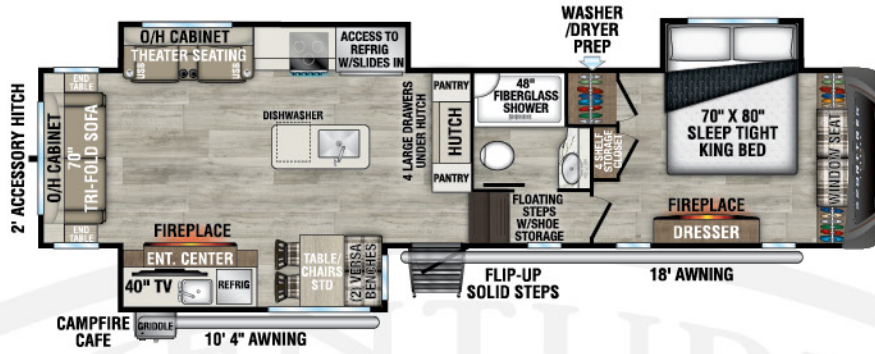

## STTF353VRK

UVW - 11,540  
 Exterior Length - 37'  
 Sleeps - 4

## INTERIOR

5/8" Tongue and Groove Plywood Floors  
Blackout Roller Shades  
2x 5,000 BTU Fireplaces (1-Livingroom and 1-Bedroom)  
Decorative Crown Molding  
Solid Hardwood Cabinet Doors/ Drawers, Teak and Surfside White w/ Glazing  
Steel Trimmed Entry Door w/Venture Header  
Dinette Table w/2-Chairs with Seat Storage and 2-Versa Benches

## BEDROOM FEATURES

Maximum Storage Design 4-closets  
2-Blanket Storage Areas and 1-Dresser w/Hidden Storage  
Serta 70"x 80" King Mattress w/Under The Bed Storage  
Cushioned Window Seat with Storage  
Brookshire Board Decorative Accent Walls  
Shelf w/110 Outlet  
Cable TV and Satellite Ready  
WIFI Prep