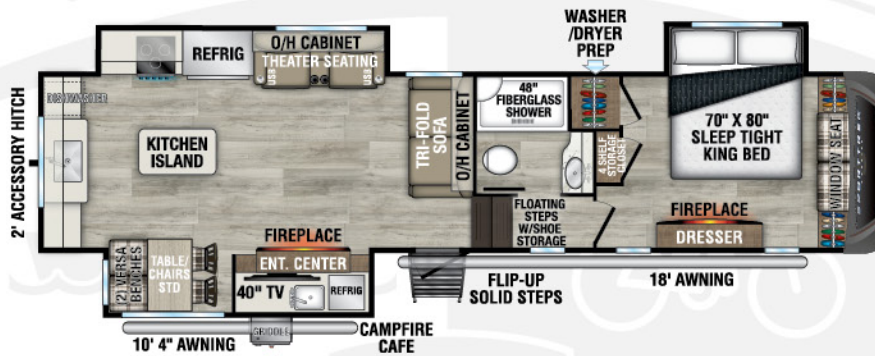

STTF353VRK

UVW - 11,540
Exterior Length - 37'
Sleeps - 4