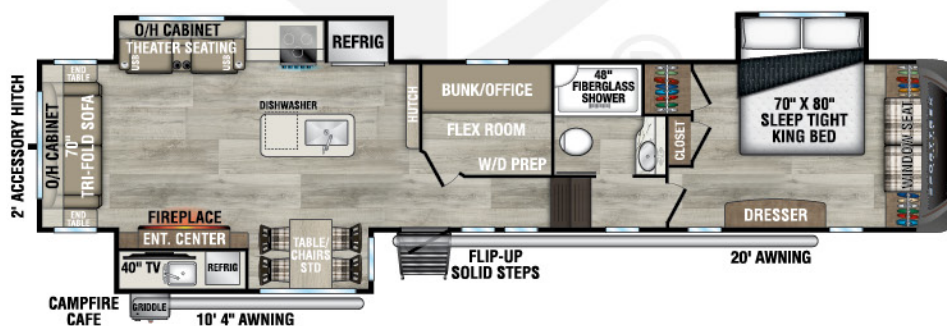

NEW STTF363VFR

UVW - 12,290
Exterior Length - 41' 7"
Sleeps - 6