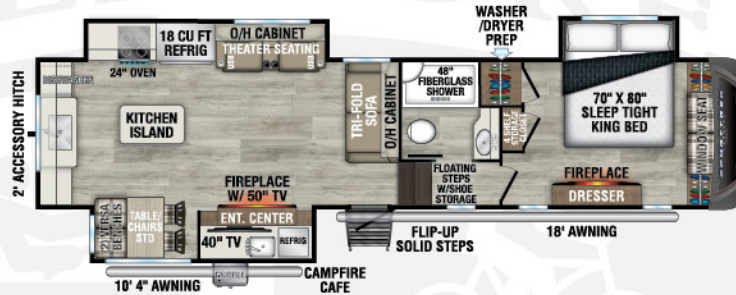

NEW

STTF352VRD

UVW - 10,120 | Exterior Length - 36' 5" | Sleeps - 4

STTF353VIK

UVW - 11,680 | Exterior Length - 37' | Sleeps - 4

STTF353VRK

UVW - 11,750
Exterior Length - 37'
Sleeps - 4