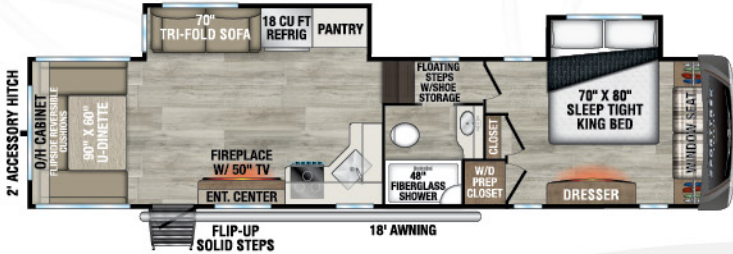

SPORTTREK

TOURING BY VENTURE RV

2026

Luxury Fifth Wheels

Designed for Campers by Campers!

NEW

STTF352VRD

UVW - 10,120 | Exterior Length - 36' 5" | Sleeps - 4

STTF353VIK

UVW - 11,680 | Exterior Length - 37' | Sleeps - 4

STTF353VRK

UVW - 11,750
Exterior Length - 37'
Sleeps - 4

STTF354VBH

UVW - 12,610
Exterior Length - 39' 10"
Sleeps - 8

STTF363VFR

UVW - 12,470
Exterior Length - 41' 7"
Sleeps - 6