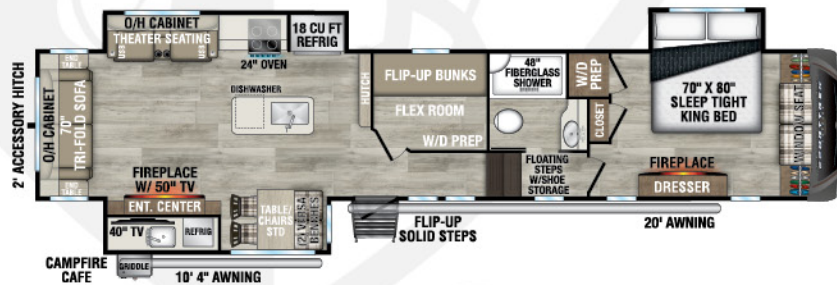

STTF353VIK

UVW - 11,680 | Exterior Length - 37' | Sleeps - 4

STTF353VRK

UVW - 11,750
Exterior Length - 37'
Sleeps - 4

STTF354VBH

UVW - 12,610
Exterior Length - 39' 10"
Sleeps - 8

STTF363VFR

UVW - 12,470
Exterior Length - 41' 7"
Sleeps - 6

INTERIOR

5/8" Tongue and Groove Plywood Floors

Blackout Roller Shades

2x 5,000 BTU Fireplaces (1-Livingroom and 1-Bedroom)

Decorative Crown Molding

Solid Hardwood Cabinet Doors/ Drawers, Teak and Surfside White w/Glazing

Antique White

Pantry w/Adjustable Shelves

Wine Rack

APPLIANCES & UTILITIES

18 cu ft 12V Double Door Refrigerator

24" Freestanding 4-Burner Oven and Glass Cover

Power Pro App w/Bluetooth Controls

13,5K A/C in Bedroom w/Hepa Filter and RV Air Flow System 40% More Efficient

Cushioned Window Seat with Storage

Brookshire Board Decorative Accent Walls

Shelf w/110 Outlet

Cable TV and Satellite Ready

WIFI Prep

BATHROOM FEATURES

30"x48" Residential Fiberglass Shower w/Shelf, Seat and Glass Door