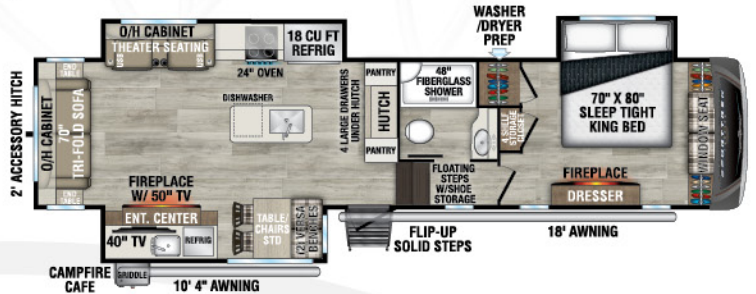

SPORTTREK

TOURING BY VENTURE RV

2026

Luxury Fifth Wheels

Designed for Campers by Campers!

NEW

STTF352VRD

UVW - 10,120 | Exterior Length - 36' 5" | Sleeps - 4

STTF353VIK

UVW - 11,680 | Exterior Length - 37' | Sleeps - 4

STTF353VRK

UVW - 11,750
Exterior Length - 37'
Sleeps - 4

STTF354VBH

UVW - 12,610
Exterior Length - 39' 10"
Sleeps - 8

STTF363VFR

UVW - 12,470
Exterior Length - 41' 7"
Sleeps - 6

Antique White

Pantry w/Adjustable Shelves

Wine Rack

APPLIANCES & UTILITIES

18 cu ft 12V Double Door Refrigerator

24" Freestanding 4-Burner Oven and Glass Cover

Power Pro App w/Bluetooth Controls

13,5K A/C in Bedroom w/Hepa Filter and RV Air Flow System 40% More Efficient

Cushioned Window Seat with Storage

Brookshire Board Decorative Accent Walls

Shelf w/110 Outlet

Cable TV and Satellite Ready

WIFI Prep

BATHROOM FEATURES

30"x48" Residential Fiberglass Shower w/Shelf, Seat and Glass Door