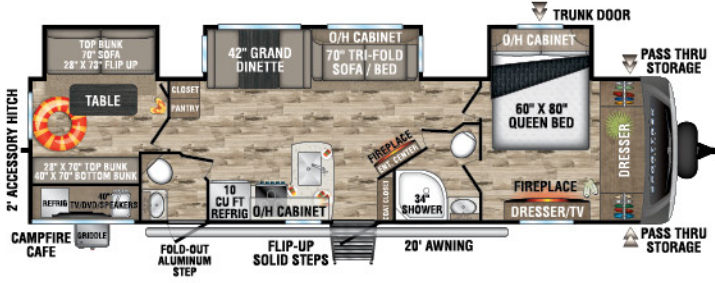

UVW - 7,800 lbs. | Exterior Length - 35' 9" | Sleeps - 10

STT333VFK

UVW - 8,810 lbs. | Exterior Length - 36' 8" | Sleeps - 4

STT333VMI

UVW - 8,670 lbs. | Exterior Length - 36' 8" | Sleeps - 4

STT336VRK

UVW - 8,830 lbs. | Exterior Length - 37' 8" | Sleeps - 4

2022 SPORTTREK TOURING EDITION

NEW

STT343VBH

UVW – 8,820 lbs. | Exterior Length – 37' 8" | Sleeps – 12

STT343VIB

UVW – 8,710 lbs. | Exterior Length – 38' 2" | Sleeps – 11

STT343VIK

UVW – 8,700 lbs. | Exterior Length – 37' 5" | Sleeps – 4