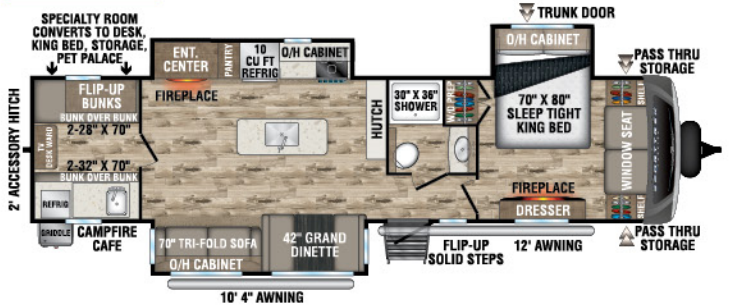

UVW - 7,800 lbs. | Exterior Length - 35' 9" | Sleeps - 10

STT333VFK

UVW - 8,810 lbs. | Exterior Length - 36' 8" | Sleeps - 4

STT333VMI

UVW - 8,670 lbs. | Exterior Length - 36' 8" | Sleeps - 4

STT336VRK

UVW - 8,830 lbs. | Exterior Length - 37' 8" | Sleeps - 4

2022 SPORTTREK TOURING EDITION

NEW

STT343VBH

UVW – 8,820 lbs. | Exterior Length – 37' 8" | Sleeps – 12

STT343VIB

UVW – 8,710 lbs. | Exterior Length – 38' 2" | Sleeps – 11

STT343VIK

UVW – 8,700 lbs. | Exterior Length – 37' 5" | Sleeps – 4