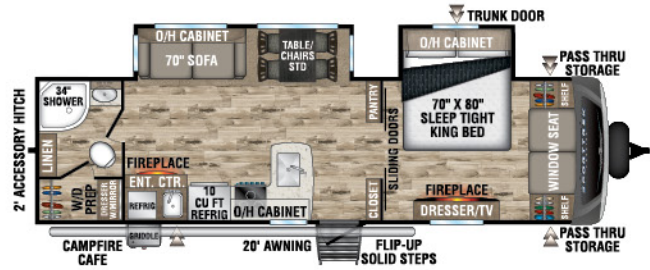

SPORTTREK TOURING EDITION

2022

Luxury Travel Trailers

STT272VRK

UVW - 7,140 lbs. | Exterior Length - 31' 6" | Sleeps - 6

STT302VRB

UVW - 7,570 lbs. | Exterior Length - 33' 3" | Sleeps - 4

STT312VBH

UVW - 7,800 lbs. | Exterior Length - 35' 9" | Sleeps - 10

STT333VFK

UVW - 8,810 lbs. | Exterior Length - 36' 8" | Sleeps - 4

STT333VMI

UVW - 8,670 lbs. | Exterior Length - 36' 8" | Sleeps - 4

STT336VRK

UVW - 8,830 lbs. | Exterior Length - 37' 8" | Sleeps - 4

2022 SPORTTREK TOURING EDITION

NEW

STT343VBH

UVW – 8,820 lbs. | Exterior Length – 37' 8" | Sleeps – 12

STT343VIB

UVW – 8,710 lbs. | Exterior Length – 38' 2" | Sleeps – 11

STT343VIK

UVW – 8,700 lbs. | Exterior Length – 37' 5" | Sleeps – 4