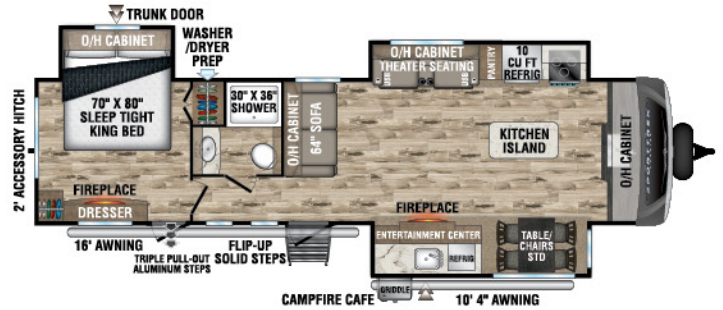

SPORTTREK TOURING EDITION

2022

Luxury Travel Trailers

STT272VRK

UVW - 7,140 lbs. | Exterior Length - 31' 6" | Sleeps - 6

STT302VRB

UVW - 7,570 lbs. | Exterior Length - 33' 3" | Sleeps - 4

STT312VBH

UVW - 7,800 lbs. | Exterior Length - 35' 9" | Sleeps - 10

STT333VFK

UVW - 8,810 lbs. | Exterior Length - 36' 8" | Sleeps - 4

STT333VMI

UVW - 8,670 lbs. | Exterior Length - 36' 8" | Sleeps - 4

STT336VRK

UVW - 8,830 lbs. | Exterior Length - 37' 8" | Sleeps - 4

2022 SPORTTREK TOURING EDITION

NEW

STT343VBH

UVW – 8,820 lbs. | Exterior Length – 37' 8" | Sleeps – 12

STT343VIB

UVW – 8,710 lbs. | Exterior Length – 38' 2" | Sleeps – 11

STT343VIK

UVW – 8,700 lbs. | Exterior Length – 37' 5" | Sleeps – 4