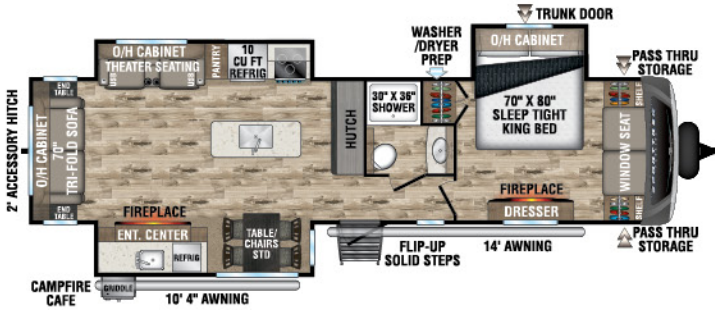

UVW - 7,800 lbs. | Exterior Length - 35' 9" | Sleeps - 10

STT333VFK

UVW - 8,810 lbs. | Exterior Length - 36' 8" | Sleeps - 4

STT333VMI

UVW - 8,670 lbs. | Exterior Length - 36' 8" | Sleeps - 4

STT336VRK

UVW - 8,830 lbs. | Exterior Length - 37' 8" | Sleeps - 4

2022 SPORTTREK TOURING EDITION

NEW

STT343VBH

UVW – 8,820 lbs. | Exterior Length – 37' 8" | Sleeps – 12

STT343VIB

UVW – 8,710 lbs. | Exterior Length – 38' 2" | Sleeps – 11

STT343VIK

UVW – 8,700 lbs. | Exterior Length – 37' 5" | Sleeps – 4