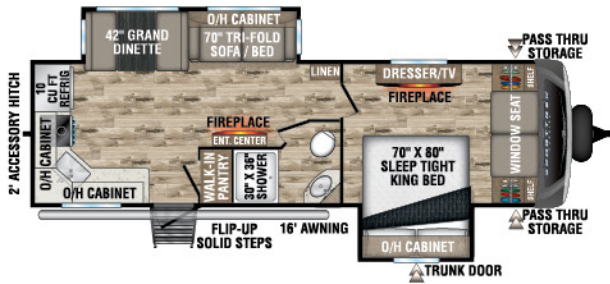

SPORTTREK TOURING EDITION

2022

Luxury Travel Trailers

STT272VRK

UVW - 7,140 lbs. | Exterior Length - 31' 6" | Sleeps - 6

STT302VRB

UVW - 7,570 lbs. | Exterior Length - 33' 3" | Sleeps - 4

STT312VBH

UVW - 7,800 lbs. | Exterior Length - 35' 9" | Sleeps - 10

STT333VFK

UVW - 8,810 lbs. | Exterior Length - 36' 8" | Sleeps - 4

STT333VMI

UVW - 8,670 lbs. | Exterior Length - 36' 8" | Sleeps - 4

STT336VRK

UVW - 8,830 lbs. | Exterior Length - 37' 8" | Sleeps - 4

2022 SPORTTREK TOURING EDITION

NEW

STT343VBH

UVW – 8,820 lbs. | Exterior Length – 37' 8" | Sleeps – 12

STT343VIB

UVW – 8,710 lbs. | Exterior Length – 38' 2" | Sleeps – 11

STT343VIK

UVW – 8,700 lbs. | Exterior Length – 37' 5" | Sleeps – 4