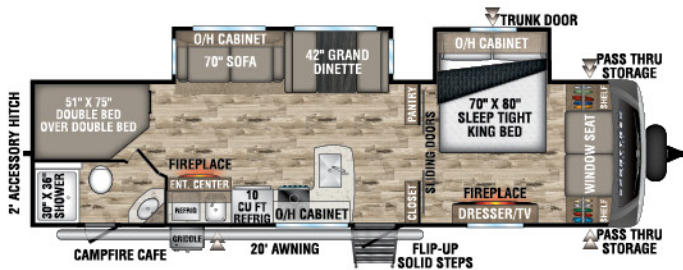

SPORTTREK TOURING EDITION

2022

Luxury Travel Trailers

STT272VRK

UVW - 7,140 lbs. | Exterior Length - 31' 6" | Sleeps - 6

STT302VRB

UVW - 7,570 lbs. | Exterior Length - 33' 3" | Sleeps - 4

STT312VBH

UVW - 7,800 lbs. | Exterior Length - 35' 9" | Sleeps - 10

STT333VFK

UVW - 8,810 lbs. | Exterior Length - 36' 8" | Sleeps - 4

STT333VMI

UVW - 8,670 lbs. | Exterior Length - 36' 8" | Sleeps - 4

STT336VRK

UVW - 8,830 lbs. | Exterior Length - 37' 8" | Sleeps - 4

2022 SPORTTREK TOURING EDITION

NEW

STT343VBH

UVW – 8,820 lbs. | Exterior Length – 37' 8" | Sleeps – 12

STT343VIB

UVW – 8,710 lbs. | Exterior Length – 38' 2" | Sleeps – 11

STT343VIK

UVW – 8,700 lbs. | Exterior Length – 37' 5" | Sleeps – 4