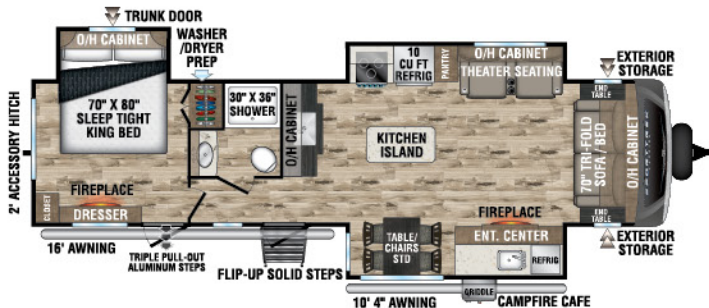

SPORTTREK TOURING EDITION

2022

Luxury Travel Trailers

STT272VRK

UVW - 7,140 lbs. | Exterior Length - 31' 6" | Sleeps - 6

STT302VRB

UVW - 7,570 lbs. | Exterior Length - 33' 3" | Sleeps - 4

STT312VBH

UVW - 7,800 lbs. | Exterior Length - 35' 9" | Sleeps - 10

STT333VFK

UVW - 8,810 lbs. | Exterior Length - 36' 8" | Sleeps - 4

STT333VMI

UVW - 8,670 lbs. | Exterior Length - 36' 8" | Sleeps - 4

STT336VRK

UVW - 8,830 lbs. | Exterior Length - 37' 8" | Sleeps - 4

2022 SPORTTREK TOURING EDITION

NEW

STT343VBH

UVW – 8,820 lbs. | Exterior Length – 37' 8" | Sleeps – 12

STT343VIB

UVW – 8,710 lbs. | Exterior Length – 38' 2" | Sleeps – 11

STT343VIK

UVW – 8,700 lbs. | Exterior Length – 37' 5" | Sleeps – 4