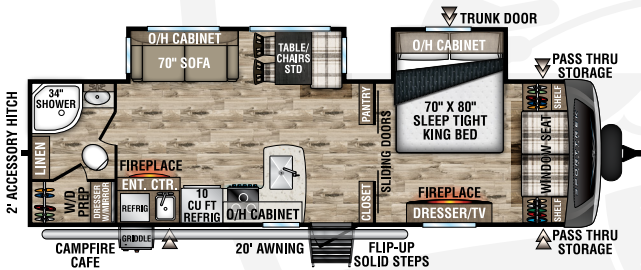

UVW - 8,020 lbs. | Exterior Length - 34' 8" | Sleeps - 6

**STT302VRB**

UVW - 7,610 lbs. | Exterior Length - 33' 3" | Sleeps - 4

**STT312VBH**

UVW - 7,980 lbs. | Exterior Length - 35' 9" | Sleeps - 10

**STT333VFK**