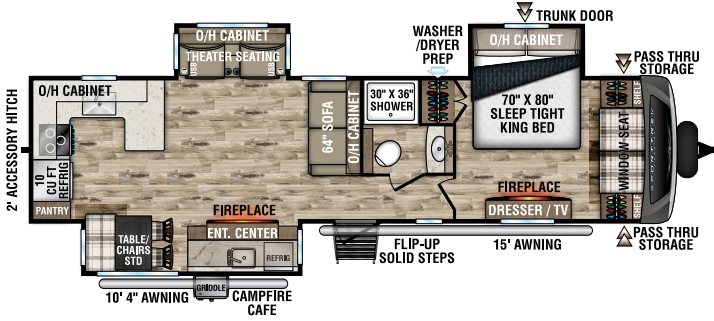

2024 SPORTTREK TOURING EDITION

STT336VRK

UVW – 8,970 lbs. | Exterior Length – 37' 8" | Sleeps – 4