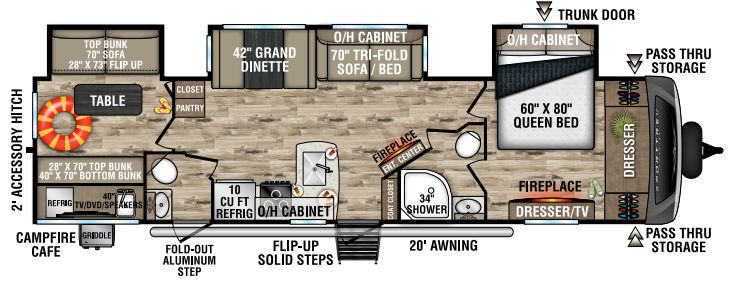

UVW - 9,040 lbs. | Exterior Length - 36' 8" | Sleeps - 4

**STT333VMI**

UVW - 8,890 lbs. | Exterior Length - 36' 8" | Sleeps - 4

## STT336VRK

UVW – 8,970 lbs. | Exterior Length – 37' 8" | Sleeps – 4