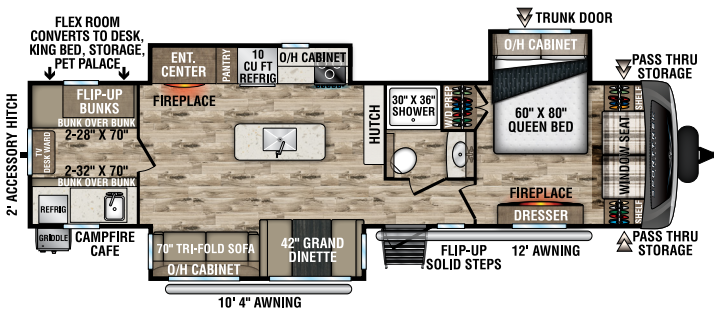

STT343VIB

UVW – 8,950 lbs. | Exterior Length – 38' 2" | Sleeps – 11