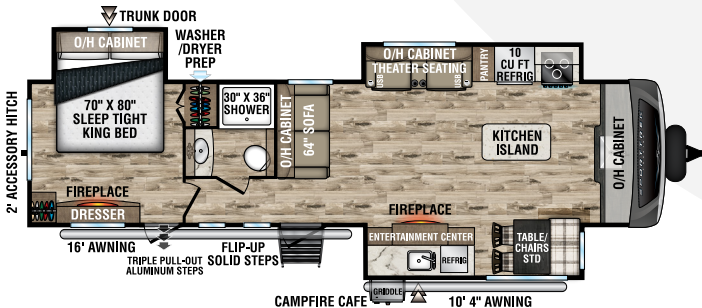

UVW - 8,020 lbs. | Exterior Length - 34' 8" | Sleeps - 6

**STT302VRB**

UVW - 7,610 lbs. | Exterior Length - 33' 3" | Sleeps - 4

**STT312VBH**

UVW - 7,980 lbs. | Exterior Length - 35' 9" | Sleeps - 10

**STT333VFK**