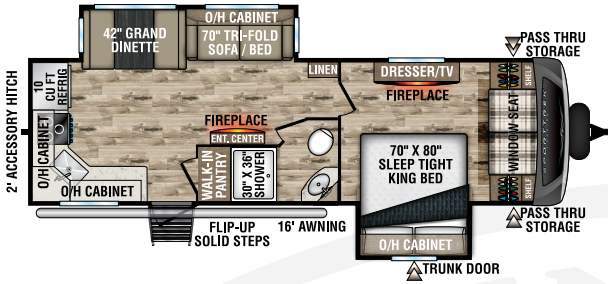

## TOURING EDITION

2024

Luxury Travel Trailers

Designed for Campers by Campers!

**STT272VRK**

UVW - 7,290 lbs. | Exterior Length - 31' 6" | Sleeps - 6

**NEW**

**STT292VRB**

UVW - 8,020 lbs. | Exterior Length - 34' 8" | Sleeps - 6

**STT302VRB**

UVW - 7,610 lbs. | Exterior Length - 33' 3" | Sleeps - 4

**STT312VBH**

UVW - 7,980 lbs. | Exterior Length - 35' 9" | Sleeps - 10

**STT333VFK**

## STT336VRK

UVW – 8,970 lbs. | Exterior Length – 37' 8" | Sleeps – 4

## STT343VBH

UVW – 9,040 lbs. | Exterior Length – 37' 8" | Sleeps – 11