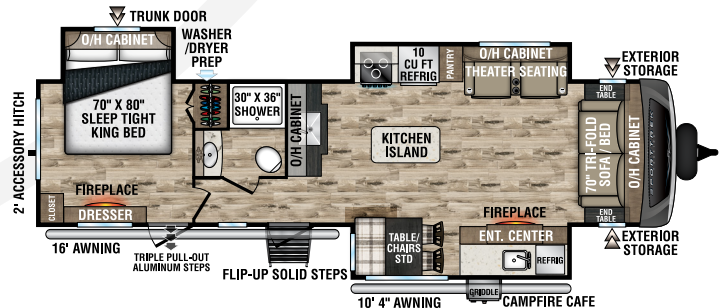

UVW - 8,020 lbs. | Exterior Length - 34' 8" | Sleeps - 6

**STT302VRB**

UVW - 7,610 lbs. | Exterior Length - 33' 3" | Sleeps - 4

**STT312VBH**

UVW - 7,980 lbs. | Exterior Length - 35' 9" | Sleeps - 10

**STT333VFK**

UVW - 9,040 lbs. | Exterior Length - 36' 8" | Sleeps - 4

**STT333VMI**

UVW - 8,890 lbs. | Exterior Length - 36' 8" | Sleeps - 4