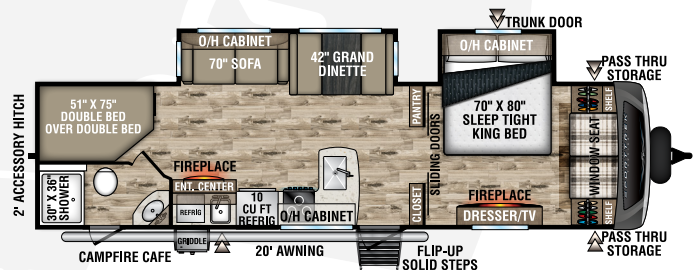

## TOURING EDITION

2024

Luxury Travel Trailers

Designed for Campers by Campers!

**STT272VRK**

UVW - 7,290 lbs. | Exterior Length - 31' 6" | Sleeps - 6

**NEW**

**STT292VRB**

UVW - 8,020 lbs. | Exterior Length - 34' 8" | Sleeps - 6

**STT302VRB**

UVW - 7,610 lbs. | Exterior Length - 33' 3" | Sleeps - 4

**STT312VBH**

UVW - 7,980 lbs. | Exterior Length - 35' 9" | Sleeps - 10

**STT333VFK**

UVW - 9,040 lbs. | Exterior Length - 36' 8" | Sleeps - 4

**STT333VMI**

UVW - 8,890 lbs. | Exterior Length - 36' 8" | Sleeps - 4

## STT336VRK

UVW – 8,970 lbs. | Exterior Length – 37' 8" | Sleeps – 4