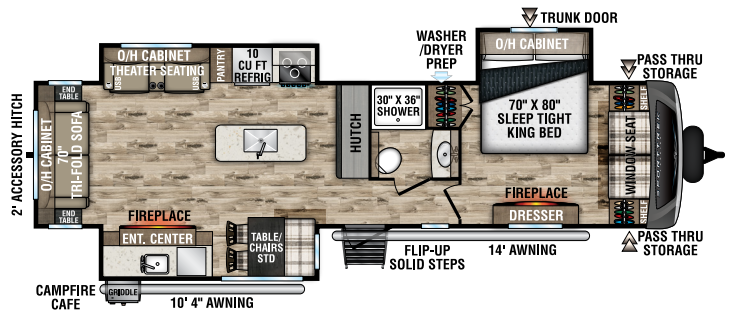

STT343VIK

UVW – 8,970 lbs. | Exterior Length – 37' 5" | Sleeps – 4