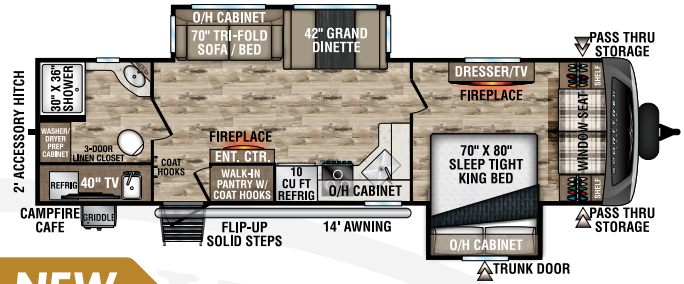

## TOURING EDITION

2024

Luxury Travel Trailers

Designed for Campers by Campers!

**STT272VRK**

UVW - 7,290 lbs. | Exterior Length - 31' 6" | Sleeps - 6

**NEW**

**STT292VRB**

UVW - 8,020 lbs. | Exterior Length - 34' 8" | Sleeps - 6

**STT302VRB**

UVW - 7,610 lbs. | Exterior Length - 33' 3" | Sleeps - 4

**STT312VBH**

UVW - 7,980 lbs. | Exterior Length - 35' 9" | Sleeps - 10

**STT333VFK**

UVW - 9,040 lbs. | Exterior Length - 36' 8" | Sleeps - 4

**STT333VMI**

UVW - 8,890 lbs. | Exterior Length - 36' 8" | Sleeps - 4

## STT336VRK

UVW – 8,970 lbs. | Exterior Length – 37' 8" | Sleeps – 4