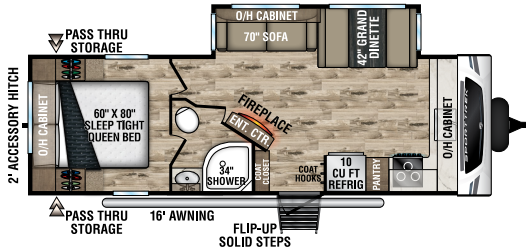

ST251VFK

UWV - 6,190 lbs. | Exterior Length - 28' 11" | Sleeps - 6