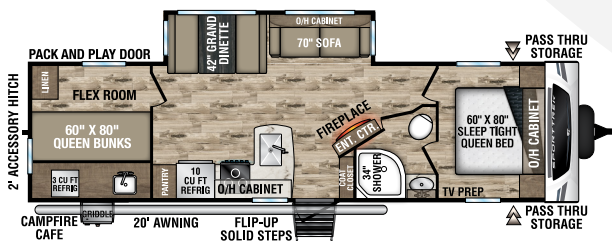

ST291VTQ

UWV - 7,160 | Exterior Length - 34' 6" | Sleeps - 10