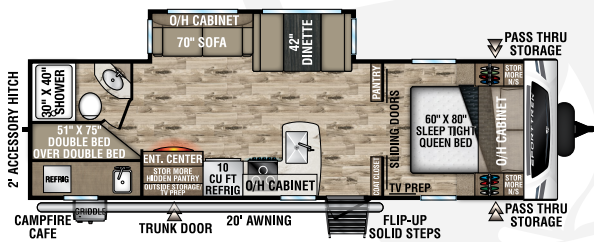

**NEW**

**ST261VBH**

UWV - TBD | Exterior Length - 30' 2" | Sleeps - TBD

**ST271VMB**

UWV - 6,610 lbs. | Exterior Length - 30' 8" | Sleeps - 6

**ST281VBH**

UWV - 6,640 lbs. | Exterior Length - 32' 2" | Sleeps - 10

## ST332VBH

UVW – 8,330 lbs. | Exterior Length – 37' 8" | Sleeps – 11

## ST333VIK

UVW – 8,870 lbs. | Exterior Length – 37' 8" | Sleeps – 11

## KING-U DINETTE OPTION

- Available on all SportTrek floorplans (N/A ST261VBH)
- Folds out to 60" x 80" Queen Bed
- IPO Dinette and Sofa

985 N 900 W | Shipshewana, IN 46565 | [www.venture-rv.com](http://www.venture-rv.com)