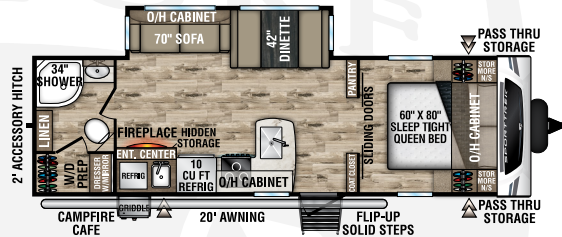

**NEW**

**ST261VBH**

UWV - TBD | Exterior Length - 30' 2" | Sleeps - TBD

**ST271VMB**

UWV - 6,610 lbs. | Exterior Length - 30' 8" | Sleeps - 6

**ST281VBH**

UWV - 6,640 lbs. | Exterior Length - 32' 2" | Sleeps - 10

## ST332VBH

UVW – 8,330 lbs. | Exterior Length – 37' 8" | Sleeps – 11

## ST333VIK

UVW – 8,870 lbs. | Exterior Length – 37' 8" | Sleeps – 11

## KING-U DINETTE OPTION

- Available on all SportTrek floorplans (N/A ST261VBH)
- Folds out to 60" x 80" Queen Bed
- IPO Dinette and Sofa

985 N 900 W | Shipshewana, IN 46565 | [www.venture-rv.com](http://www.venture-rv.com)