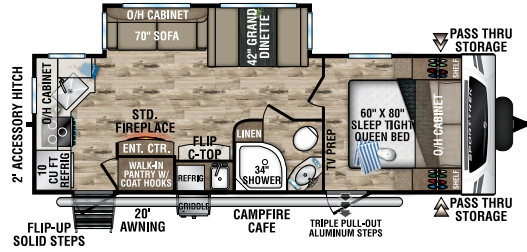

ST251VRK

UWV - 6,320 lbs. | Exterior Length - 28' 4" | Sleeps - 6