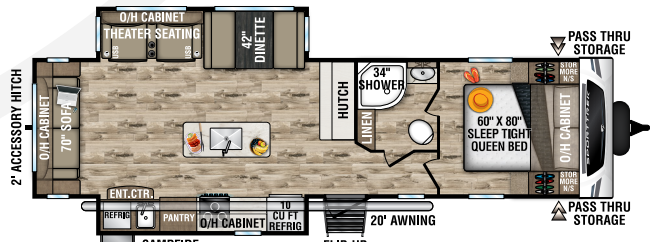

**NEW**

**ST261VBH**

UWV - TBD | Exterior Length - 30' 2" | Sleeps - TBD

**ST271VMB**

UWV - 6,610 lbs. | Exterior Length - 30' 8" | Sleeps - 6

**ST281VBH**

UWV - 6,640 lbs. | Exterior Length - 32' 2" | Sleeps - 10

**ST291VRK**

UWV - 6,950 lbs. | Exterior Length - 33' | Sleeps - 6

**ST291VTQ**

UWV - 7,160 | Exterior Length - 34' 6" | Sleeps - 10

**ST312VIK**

UWV - 7,600 lbs. | Exterior Length - 34' 8" | Sleeps - 6

## ST332VBH

UVW – 8,330 lbs. | Exterior Length – 37' 8" | Sleeps – 11

## KING-U DINETTE OPTION

- Available on all SportTrek floorplans (N/A ST261VBH)
- Folds out to 60" x 80" Queen Bed
- IPO Dinette and Sofa

985 N 900 W | Shipshewana, IN 46565 | [www.venture-rv.com](http://www.venture-rv.com)