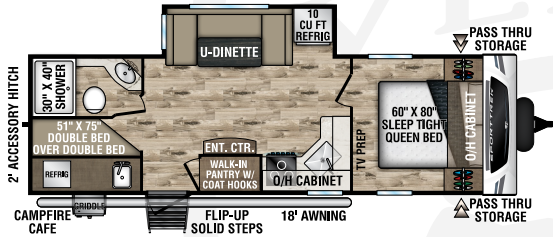

**NEW**

**ST261VBH**

UWV - TBD | Exterior Length - 30' 2" | Sleeps - TBD

**ST271VMB**

UWV - 6,610 lbs. | Exterior Length - 30' 8" | Sleeps - 6

**ST281VBH**

UWV - 6,640 lbs. | Exterior Length - 32' 2" | Sleeps - 10

## ST332VBH

UVW – 8,330 lbs. | Exterior Length – 37' 8" | Sleeps – 11

## ST333VIK

UVW – 8,870 lbs. | Exterior Length – 37' 8" | Sleeps – 11

## KING-U DINETTE OPTION

- Available on all SportTrek floorplans (N/A ST261VBH)
- Folds out to 60" x 80" Queen Bed
- IPO Dinette and Sofa

985 N 900 W | Shipshewana, IN 46565 | [www.venture-rv.com](http://www.venture-rv.com)