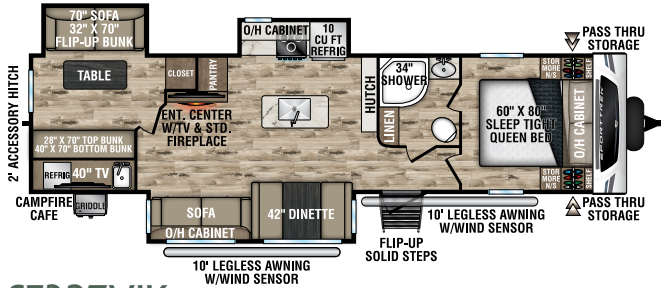

2024 SPORTTREK

ST327VIK

UVW – 8,410 lbs. | Exterior Length – 36' 1" | Sleeps – 11