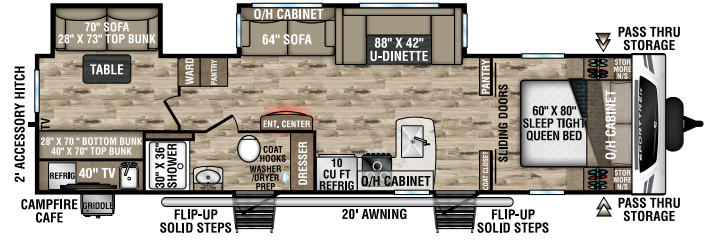

**ST291VRK**

UWV - 6,950 lbs. | Exterior Length - 33' | Sleeps - 6

**ST291VTQ**

UWV - 7,160 | Exterior Length - 34' 6" | Sleeps - 10

**ST312VIK**

UWV - 7,600 lbs. | Exterior Length - 34' 8" | Sleeps - 6

## ST332VBH

UVW – 8,330 lbs. | Exterior Length – 37' 8" | Sleeps – 11

## ST333VIK

UVW – 8,870 lbs. | Exterior Length – 37' 8" | Sleeps – 11

## KING-U DINETTE OPTION

- Available on all SportTrek floorplans (N/A ST261VBH)
- Folds out to 60" x 80" Queen Bed
- IPO Dinette and Sofa

985 N 900 W | Shipshewana, IN 46565 | [www.venture-rv.com](http://www.venture-rv.com)