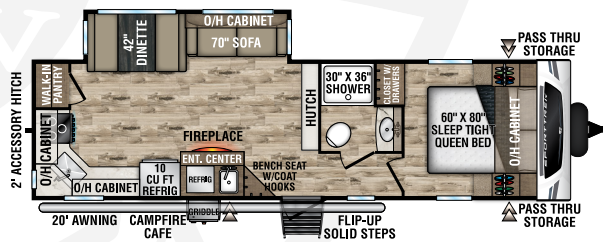

**NEW**

**ST261VBH**

UWV - TBD | Exterior Length - 30' 2" | Sleeps - TBD

**ST271VMB**

UWV - 6,610 lbs. | Exterior Length - 30' 8" | Sleeps - 6

**ST281VBH**

UWV - 6,640 lbs. | Exterior Length - 32' 2" | Sleeps - 10

**ST291VRK**

UWV - 6,950 lbs. | Exterior Length - 33' | Sleeps - 6

**ST291VTQ**

UWV - 7,160 | Exterior Length - 34' 6" | Sleeps - 10

**ST312VIK**

UWV - 7,600 lbs. | Exterior Length - 34' 8" | Sleeps - 6

## ST333VIK

UVW – 8,870 lbs. | Exterior Length – 37' 8" | Sleeps – 11

## KING-U DINETTE OPTION

- Available on all SportTrek floorplans (N/A ST261VBH)
- Folds out to 60" x 80" Queen Bed
- IPO Dinette and Sofa

985 N 900 W | Shipshewana, IN 46565 | [www.venture-rv.com](http://www.venture-rv.com)