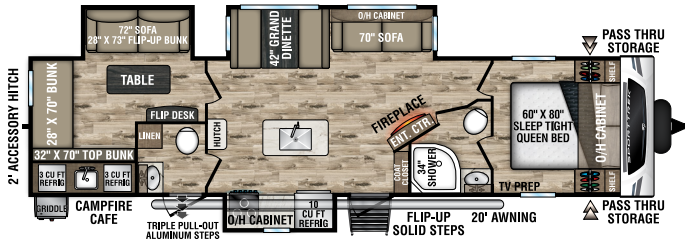

**NEW**

**ST261VBH**

UWV - TBD | Exterior Length - 30' 2" | Sleeps - TBD

**ST271VMB**

UWV - 6,610 lbs. | Exterior Length - 30' 8" | Sleeps - 6

**ST281VBH**

UWV - 6,640 lbs. | Exterior Length - 32' 2" | Sleeps - 10

## ST332VBH

UVW – 8,330 lbs. | Exterior Length – 37' 8" | Sleeps – 11

## ST333VIK

UVW – 8,870 lbs. | Exterior Length – 37' 8" | Sleeps – 11

## KING-U DINETTE OPTION

- Available on all SportTrek floorplans (N/A ST261VBH)
- Folds out to 60" x 80" Queen Bed
- IPO Dinette and Sofa

985 N 900 W | Shipshewana, IN 46565 | [www.venture-rv.com](http://www.venture-rv.com)