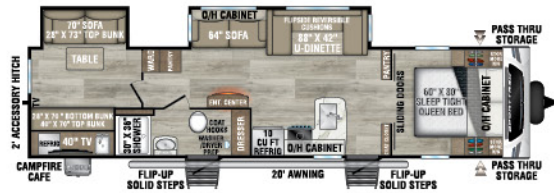

NEW

ST261VBH

UVW - 6,320 lbs. | Exterior Length - 30' 2" | Sleeps - 6

ST291VRK

UVW - 7,010 lbs. | Exterior Length - 33' | Sleeps - 6

NEW

ST292VBH

UVW - 8,040 lbs. | Exterior Length - 34' 6" | Sleeps - 6

NEW

ST301VTQ

UVW - 7,690 lbs. | Exterior Length - 36' 3" | Sleeps - 10

NEW

ST302VFK

UVW - 8,220 lbs. | Exterior Length - 36' 2" | Sleeps - 4

ST312VIK

UVW - 7,710 lbs. | Exterior Length - 34' 8" | Sleeps - 6

2025 SPORTTREK

ST327VIK

UVW – 8,470 lbs. | Exterior Length – 36'1" | Sleeps – 11

ST332VBH

UVW – 8,330 lbs. | Exterior Length – 37'8" | Sleeps – 11

ST333VIK

UVW – 8,800 lbs. | Exterior Length – 37'8" | Sleeps – 11