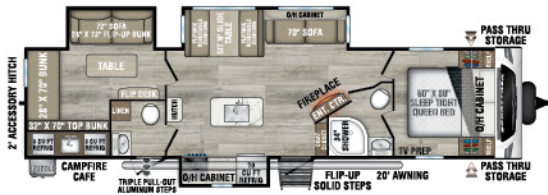

NEW

ST261VBH

UVW - 6,320 lbs. | Exterior Length - 30' 2" | Sleeps - 6

ST291VRK

UVW - 7,010 lbs. | Exterior Length - 33' | Sleeps - 6

NEW

ST292VBH

UVW - 8,040 lbs. | Exterior Length - 34' 6" | Sleeps - 6

NEW

ST301VTQ

UVW - 7,690 lbs. | Exterior Length - 36' 3" | Sleeps - 10

NEW

ST302VFK

UVW - 8,220 lbs. | Exterior Length - 36' 2" | Sleeps - 4

ST312VIK

UVW - 7,710 lbs. | Exterior Length - 34' 8" | Sleeps - 6

2025 SPORTTREK

ST327VIK

UVW – 8,470 lbs. | Exterior Length – 36'1" | Sleeps – 11

ST332VBH

UVW – 8,330 lbs. | Exterior Length – 37'8" | Sleeps – 11

ST333VIK

UVW – 8,800 lbs. | Exterior Length – 37'8" | Sleeps – 11

KING-U DINETTE OPTION

- Available on all SportTrek floorplans (N/A ST261VBH)
- IPO Dinette and Sofa

985 N 900 W | Shipshewana, IN 46565 | www.venture-rv.com

Due to continual research and advances, manufacturer reserves the right to change specifications, design, price and equipment without notice, and assumes no responsibility for any error in this literature.