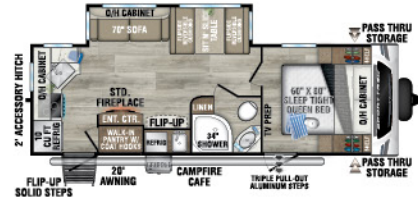

ST251VRK

UVW - 6,300 lbs. | Exterior Length - 28' 4" | Sleeps - 6