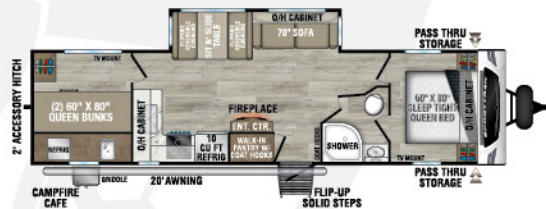

NEW

ST261VBH

UVW - 6,320 lbs. | Exterior Length - 30' 2" | Sleeps - 6

ST291VRK

UVW - 7,010 lbs. | Exterior Length - 33' | Sleeps - 6

NEW

ST292VBH

UVW - 8,040 lbs. | Exterior Length - 34' 6" | Sleeps - 6

NEW

ST301VTQ

UVW - 7,690 lbs. | Exterior Length - 36' 3" | Sleeps - 10

NEW

ST302VFK

UVW - 8,220 lbs. | Exterior Length - 36' 2" | Sleeps - 4

ST312VIK

UVW - 7,710 lbs. | Exterior Length - 34' 8" | Sleeps - 6

2025 SPORTTREK

ST327VIK

UVW – 8,470 lbs. | Exterior Length – 36'1" | Sleeps – 11

ST332VBH

UVW – 8,330 lbs. | Exterior Length – 37'8" | Sleeps – 11

ST333VIK

UVW – 8,800 lbs. | Exterior Length – 37'8" | Sleeps – 11