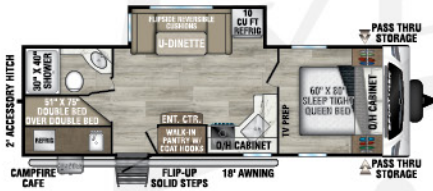

SPORT TREK

2025

Lightweight Travel Trailers

Designed for Campers by Campers!

ST251VFK

UVW - 6,240 lbs. | Exterior Length - 28'11" | Sleeps - 6

ST251VRK

UVW - 6,300 lbs. | Exterior Length - 28' 4" | Sleeps - 6

NEW

ST261VBH

UVW - 6,320 lbs. | Exterior Length - 30' 2" | Sleeps - 6

ST291VRK

UVW - 7,010 lbs. | Exterior Length - 33' | Sleeps - 6

NEW

ST292VBH

UVW - 8,040 lbs. | Exterior Length - 34' 6" | Sleeps - 6

NEW

ST301VTQ

UVW - 7,690 lbs. | Exterior Length - 36' 3" | Sleeps - 10

NEW

ST302VFK

UVW - 8,220 lbs. | Exterior Length - 36' 2" | Sleeps - 4

ST312VIK

UVW - 7,710 lbs. | Exterior Length - 34' 8" | Sleeps - 6

2025 SPORTTREK

ST327VIK

UVW – 8,470 lbs. | Exterior Length – 36'1" | Sleeps – 11

ST332VBH

UVW – 8,330 lbs. | Exterior Length – 37'8" | Sleeps – 11

ST333VIK

UVW – 8,800 lbs. | Exterior Length – 37'8" | Sleeps – 11