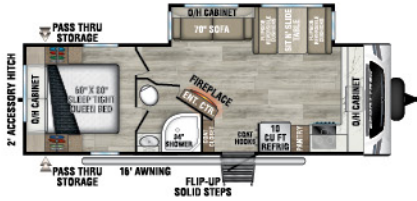

SPORT TREK

2025

Lightweight Travel Trailers

Designed for Campers by Campers!

ST251VFK

UVW - 6,240 lbs. | Exterior Length - 28'11" | Sleeps - 6

ST251VRK

UVW - 6,300 lbs. | Exterior Length - 28' 4" | Sleeps - 6

NEW

ST261VBH

UVW - 6,320 lbs. | Exterior Length - 30' 2" | Sleeps - 6

ST291VRK

UVW - 7,010 lbs. | Exterior Length - 33' | Sleeps - 6

NEW

ST292VBH

UVW - 8,040 lbs. | Exterior Length - 34' 6" | Sleeps - 6

NEW

ST301VTQ

UVW - 7,690 lbs. | Exterior Length - 36' 3" | Sleeps - 10

NEW

ST302VFK

UVW - 8,220 lbs. | Exterior Length - 36' 2" | Sleeps - 4

ST312VIK

UVW - 7,710 lbs. | Exterior Length - 34' 8" | Sleeps - 6

2025 SPORTTREK

ST327VIK

UVW – 8,470 lbs. | Exterior Length – 36'1" | Sleeps – 11

ST332VBH

UVW – 8,330 lbs. | Exterior Length – 37'8" | Sleeps – 11

ST333VIK

UVW – 8,800 lbs. | Exterior Length – 37'8" | Sleeps – 11